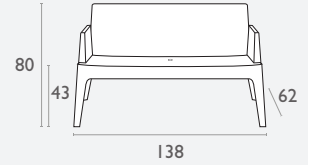

Box Sofa

FL-118-13624

- Stackable
- Suitable for indoor or outdoor use
- Made of UV stabilised polypropylene
- Reinforced with glass fibre
- Unit Weight: 14kg
- SWL: 150Kg
- Made in Europe

5 YEAR WARRANTY

Pacific Lounge Chair

FL-118-13514

- Stackable to 4 high
- High quality polypropylene
- Reinforced with fibre glass
- UV stabilised (Fade Resistant)
- Unit weight: 7kg
- CATAS tested
- SWL: 150kg
- Multi-filament, high-tenacity polyester yarn
- Biaxiale tensioning for extreme tear resistance
- Solution-dyed protective sheath
- UV protected
- Weather protected
- Quick drying
- Hygienic - mould resistant treatment
- stain resistant
- Fabric can be replaced
- 3 year warranty
- Suitable for indoor & outdoor commercial application
- Made in Europe

3 YEAR WARRANTY