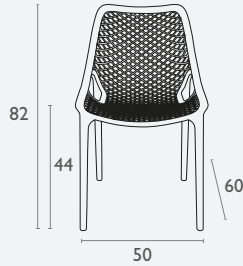

INDOOR / OUTDOOR
CHAIRS

Siesta
exclusive

Air Chair®

FL-118-10104

5 YEAR
WARRANTY

- Stackable up to 4 high
- Suitable for indoor and outdoor commercial use
- Made of UV stabilised polypropylene
- Reinforced with glass fibre
- Unit Weight: 3.7kg
- SWL: 150kg
- Replaceable feet
- CATAS Tested
- Matching Products: Air XL Armchair, Air Barstool
- Made in Europe

Siesta
exclusive

Air XL Armchair®

FL-118-10124

5 YEAR
WARRANTY

- Stackable up to 4 high
- Suitable for indoor and outdoor commercial use
- Made of UV stabilised polypropylene
- Reinforced with glass fibre
- Arm Height: 680H
- Unit Weight: 3.8kg, SWL: 150kg
- Replaceable feet
- CATAS Tested
- Matching Products: Air Chair, Air Barstool
- Made in Europe

Siesta
exclusive

AFRDI

Ares Chair

FL-118-10142

5 YEAR
WARRANTY

- Stackable
- Suitable for indoor and outdoor commercial use
- Made of UV stabilised polypropylene
- Reinforced with glass fibre
- Unit Weight: 4.5kg, SWL: 150kg
- Replaceable feet
- CATAS Tested
- Matching Products: Artemis Armchair, Ares Barstool
- Made in Europe

Siesta
exclusive

Artemis Armchair

FL-118-10144

5 YEAR
WARRANTY

- Stackable
- Suitable for indoor and outdoor commercial use
- Made of UV stabilised polypropylene
- Reinforced with glass fibre
- Arm Height: 675H
- Unit Weight: 5kg, SWL: 150kg
- Replaceable feet
- CATAS Tested
- Matching Products: Ares Chair, Ares Barstool
- Made in Europe