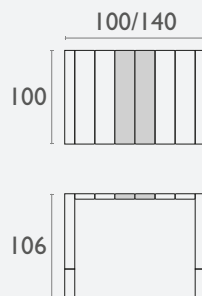

Vegas Table 180/220

FL-118-11848

5 YEAR WARRANTY

- Suitable for indoor & shaded outdoor commercial application
- Made of UV stabilised polypropylene
- Reinforced with glass fibre
- Unit Weight: 36kg
- Supplied unassembled
- Weather resistant
- UV resistant
- Extendable from 180cm to 220cm
- Made in Europe

Vegas Table 260/300

FL-118-11850

5 YEAR WARRANTY

- Suitable for indoor & shaded outdoor commercial application
- Made of UV stabilised polypropylene
- Reinforced with glass fibre
- Unit Weight: 46kg
- Supplied unassembled
- Weather resistant
- UV resistant
- Extendable from 260cm to 300cm
- Made in Europe

Vegas Bar Table 100/140

FL-118-11852

5 YEAR WARRANTY

- Suitable for indoor & shaded outdoor commercial application
- Made of UV stabilised polypropylene
- Reinforced with glass fibre
- Unit Weight: 29kg
- Supplied unassembled
- Weather resistant
- UV resistant
- Extendable from 100cm to 140cm
- Made in Europe