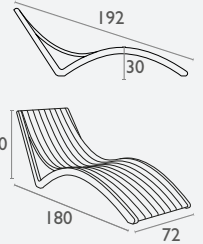

Siesta
exclusive

Slim Sunlounger with Cushion

FL-118-11814

- Stackable
- Suitable for indoor & outdoor commercial application
- High quality polypropylene reinforced with fibre glass
- Hidden wheels and non slip feet
- CATAS tested
- UV stabilised (Fade Resistant)
- Unit weight: 17.5kg
- SWL: 150kg
- Australian Registered Design 202016039
- Premium Sunlounger cushions available in Light Brown, White, Anthracite and Black.
- 3 cm thick cushion covered with Etilsilk polyester fabric and finished with piping.
- Cushions are specially designed for Slim sunlounger and are Water resistant with UV
- Made in Europe