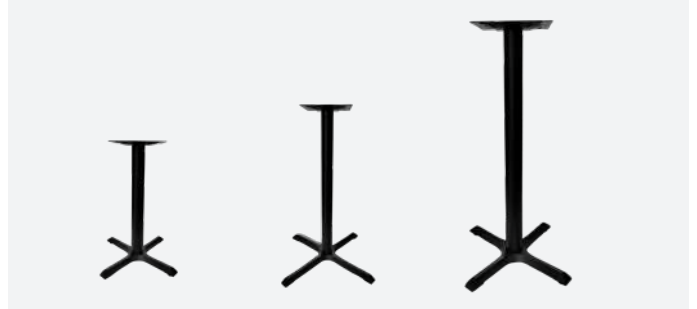

Richmond 760x760 H/D Cross Base

2 YEAR WARRANTY

FL-155-13466, FL-155-13468, FL-155-13470

- Suitable for indoor and covered outdoor commercial use
- Top Plate: cast iron with 8 x fastening points
- Pole: 8mm thick mild steel powder-coated pole
- Base: cast iron powder-coated base
- Adjustable Feet
- Supplied unassembled – easy to assemble
- Replaceable feet
- Maximum Suitable Table Top Size: 1200mm round
- Available in Black
- Available heights include Coffee Table, Dining Table and Bar Height.
- 2 year indoor / 1 year outdoor warranty*
- Made in Asia

* Product not warranted for use where there is exposure to sea spray and coastal conditions