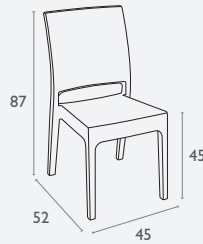

5 YEAR
WARRANTY

Siesta
exclusive

Florida Chair

FL-118-10538

5 YEAR
WARRANTY

- Stackable: 4 to 6 high
- Suitable for indoor and outdoor commercial use
- Made of UV stabilised polypropylene
- Reinforced with glass fibre
- Unit Weight: 4kg, SWL: 150kg
- Weather resistant
- Replaceable feet
- CATAS Tested
- Special Order Colour: White
- Made in Europe

Siesta
exclusive

Ibiza Chair

FL-118-10652

5 YEAR
WARRANTY

- Stackable: 4 to 6 high
- Suitable for indoor and outdoor commercial use
- Made of UV stabilised polypropylene
- Reinforced with glass fibre
- Arm Height: 650H
- Unit Weight: 5.5kg, SWL: 150kg
- Replaceable feet
- CATAS Tested
- Special Order Colour: White
- Made in Europe