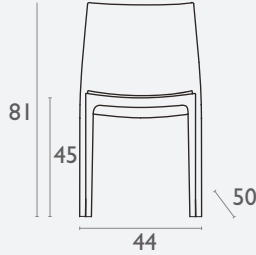

Lisbon Chair

FL-156-13414

3 YEAR
WARRANTY

- Stackable
- Suitable for indoor and outdoor commercial use
- Made of powder coated aluminium
- Weather resistant & easy to clean
- Unit Weight: 3kg
- SWL: 150kg
- Stocked In: Black, White, Blue & Olive Green
- Dimensions: 830mm H x 430mm W x 575mm D - SH 450mm
- Matching barstool and tables
- Rubber Feet

Lisbon Armchair

FL-156-13416

3 YEAR
WARRANTY

- Stackable
- Suitable for indoor and outdoor commercial use
- Made of powder coated aluminium
- Weather resistant & easy to clean
- Unit Weight: 3.3kg
- SWL: 150kg
- Stocked In: Black, White, Blue & Olive Green
- Dimensions: 830mm H x 590mm W x 575mm D - SH 450mm
- Matching barstool and tables
- Rubber Feet

Siesta
exclusive

Marcel XL Armchair

FL-118-10712

5 YEAR
WARRANTY

- Stackable
- Suitable for indoor or outdoor use
- Made of UV stabilised polypropylene
- Reinforced with glass fibre
- Unit Weight: 3.9kg
- SWL: 150Kg
- Weather resistant
- Matching barstool
- Made in Europe

Maya Chair

FL-118-10722

5 YEAR WARRANTY

- Stackable
- Suitable for indoor and outdoor commercial use
- Made of UV stabilised polypropylene
- Reinforced with glass fibre
- Unit Weight: 4kg
- SWL: 150kg
- Weather resistant
- Replaceable feet
- CATAS Tested
- Matching Products: Maya Barstool
- Made in Europe