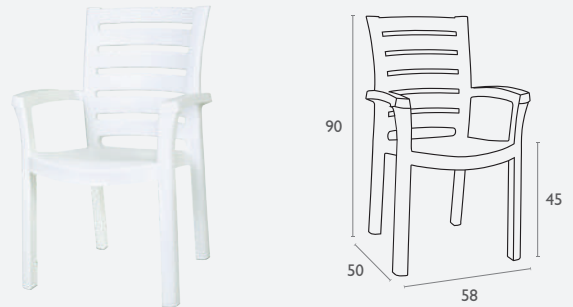

Siesta
exclusive

Dream Folding Chair

FL-118-10506

5 YEAR
WARRANTY

- Stackable
- Suitable for indoor or outdoor use
- Designed by Frederic Boonen
- Folds flat for stacking and ease of storage
- Made of UV stabilised polypropylene
- Reinforced with glass fibre
- Unit Weight: 5.5kg
- SWL: 150Kg
- Weather resistant
- Made in Europe

Siesta
exclusive

Marina Armchair

FL-118-13276

1 YEAR
WARRANTY

- Stackable
- Suitable for indoor and outdoor light commercial use
- Unit Weight: 4kg
- SWL: 135kg
- Weather resistant
- Stocked In: White
- non slip rubber feet
- Matching Products: Ocean Side Table, Aqua & Havanna Sun Lounger
- Made in Europe