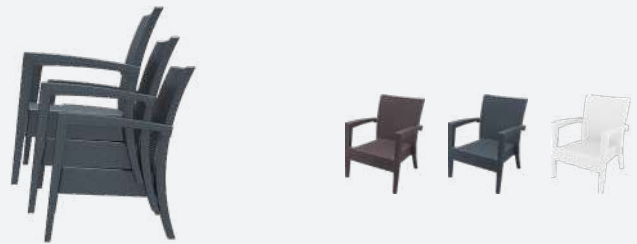

5 YEAR
WARRANTY

Siesta
exclusive

Monaco Lounge Sofa XL

FL-118-11836

5 YEAR
WARRANTY

- Suitable for indoor and outdoor commercial use
- Made of UV stabilised polypropylene
- Reinforced with glass fibre
- Weather resistant
- Special Order Colours: White
- Supplied unassembled
- CATAS Tested
- Optional beige cushions available. 3 month warranty.
- Made in Europe

Siesta
exclusive

Tequila Lounge Armchair

FL-118-11714

5 YEAR
WARRANTY

- Stackable up to 3 high
- Suitable for indoor and outdoor commercial use
- Made of UV stabilised polypropylene
- Reinforced with glass fibre
- Arm Height: 670H
- Unit Weight: 9.3kg, SWL: 150kg
- Weather resistant
- Special Order Colours: White
- Replaceable feet
- CATAS Tested
- Made in Europe