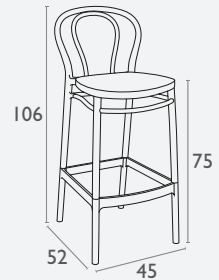

Siesta
outdoor

Victor Barstool 65

FL-118-11738

5 YEAR
WARRANTY

- Suitable for indoor or outdoor use
- Made of UV stabilised polypropylene
- Reinforced with glass fibre
- Unit Weight: 4.2kg
- SWL: 135Kg
- Supplied unassembled – easy to assemble
- Weather resistant
- Made in Europe

How to Choose the right Stool Height

INDOOR ONLY
STOOLS

Apollo Stool - Vinyl Seat

FL-106-10132

3 YEAR WARRANTY

- Suitable for indoor commercial use only
- Dimensions: 360W x 360D x 800H
- SWL: 120kg
- Seat: Quality foam and vinyl (Black)
- Frame: Quality stain finish solid European Beech
- 30 Frame colours and 26 Fabric Options available for custom orders
- Matching product to the Memphis or Florence Range.
- Supplied Fully Assembled
- Made in Europe