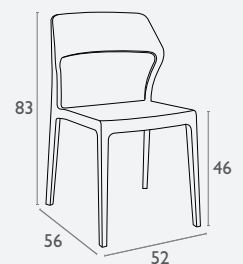

Siesta
exclusive

Sky Pro Chair

FL-118-11237

5 YEAR
WARRANTY

- Stackable up to 4 high
- Suitable for indoor and outdoor commercial use
- Made of UV stabilised polypropylene
- Reinforced with glass fibre
- Unit Weight: 5kg
- SWL: 150kg
- Stocked in: Black, Anthracite & White
- Weather resistant
- Registered design
- Made in Europe

Siesta
exclusive

Sky Lounge Chair

FL-118-11238

5 YEAR
WARRANTY

- Suitable for indoor and outdoor use
- Made of UV stabilised polypropylene
- Reinforced with glass fibre
- Unit Weight: 5.2kg
- SWL: 150 kg
- Supplied unassembled – Assembly required
- Made in Europe

Siesta
exclusive

Snow Chair

FL-118-11248

5 YEAR
WARRANTY

- Stackable
- Suitable for indoor or outdoor use
- Made of UV stabilised polypropylene
- Reinforced with glass fibre
- Unit Weight: 4.4kg
- SWL: 150Kg
- Weather resistant
- AFRDI Heavy Duty Approved - Black
- Stocked in: Black, Red & White
- Made in Europe