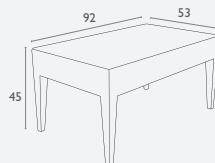

Tahiti Table

FL-118-11712

5 YEAR WARRANTY

- Suitable for indoor use
- Suitable for shaded outdoor use*
- Top: 5MM dark tempered glass top
- Frame: Aluminium frame covered with semi UV stabilised polypropylene
- Unit Weight: 32kg
- Supplied unassembled – easy to assemble
- Weather resistant, semi UV Stabilised
- Special Order Colours: White
- 4 x adjustable Feet
- Replaceable feet
- CATAS Tested
- Made in Europe

*Warranty will not cover excessive fading if placed in direct sunlight.

Tequila Side Table

FL-118-11724

5 YEAR WARRANTY

- Suitable for indoor and outdoor commercial use
- Made of UV stabilised polypropylene
- Unit Weight: 2.5kg
- Supplied unassembled – easy to assemble
- Weather resistant
- Special Order Colours: White
- Replaceable feet
- Made in Europe

Tequila Lounge Coffee Table

FL-118-11722

5 YEAR WARRANTY

- Suitable for indoor and outdoor commercial use
- Made of UV stabilised polypropylene
- Unit Weight: 4.6kg
- Supplied unassembled – easy to assemble
- Weather resistant
- Special Order Colours: White
- Replaceable feet
- Made in Europe