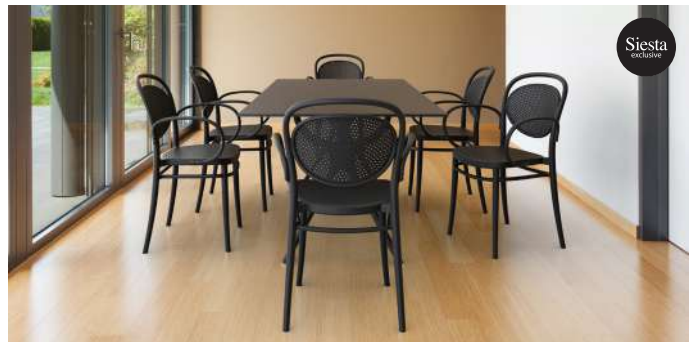

Siesta
exclusive

Marcel XL Armchair

FL-118-10712

5 YEAR
WARRANTY

- Stackable
- Suitable for indoor or outdoor use
- Made of UV stabilised polypropylene
- Reinforced with glass fibre
- Unit Weight: 3.9kg
- SWL: 150Kg
- Weather resistant
- Matching barstool
- Made in Europe