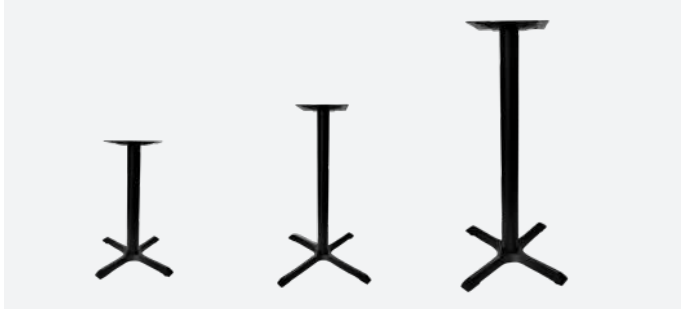

Richmond 760x760 Cross Base

2 YEAR WARRANTY

FL-155-13460, FL-155-13462, FL-155-13464

- Suitable for indoor and covered outdoor commercial use
- Top Plate: cast iron with 8 x fastening points
- Pole: 8mm thick mild steel powder-coated pole
- Base: cast iron powder-coated base
- Adjustable Feet
- Supplied unassembled – easy to assemble
- Replaceable feet
- Maximum Suitable Table Top Size: 1000mm round
- Available in Black
- Available heights include Coffee Table, Dining Table and Bar Height.
- 2 year indoor / 1 year outdoor warranty*
- Made in Asia

* Product not warranted for use where there is exposure to sea spray and coastal conditions