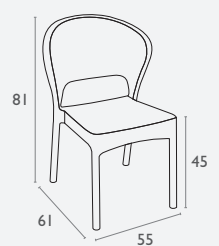

Siesta
exclusive

Aruba Armchair

FL-118-10148

- Stackable
- Suitable for indoor and outdoor commercial use
- Made of UV stabilised polypropylene
- Reinforced with glass fibre
- Arm Height: 650 up to 750 H
- Unit Weight: 7.5kg, SWL: 150kg
- Weather resistant
- Replaceable feet
- CATAS Tested
- Special Order Colour: White
- Made in Europe

5 YEAR
WARRANTY

Siesta
exclusive

California Tub Chair

FL-118-10210

- Suitable for indoor and outdoor commercial use
- Made of UV stabilised polypropylene
- Reinforced with glass fibre
- Arm Height: 650H
- Unit Weight: 10kg, SWL: 150kg
- Supplied unassembled – easy to assemble
- Weather resistant
- Replaceable feet
- CATAS Tested
- Special Order Colour: White
- Made in Europe

5 YEAR
WARRANTY

Siesta
exclusive

Capri Chair

FL-118-10212

- Stackable: 4 to 6 high
- Suitable for indoor and outdoor commercial use
- Made of UV stabilised polypropylene
- Reinforced with glass fibre
- Arm Height: 660H
- Unit Weight: 4kg, SWL: 150kg
- Weather resistant
- Replaceable feet
- CATAS Tested
- Special Order Colour: White
- Made in Europe

5 YEAR
WARRANTY

Siesta
exclusive

Daytona Chair

FL-118-10496

- Stackable 4 to 6 high
- Suitable for indoor and outdoor commercial use
- Made of UV stabilised polypropylene
- Reinforced with glass fibre
- Unit Weight: 3.5kg, SWL: 150kg
- Weather resistant
- Replaceable feet
- CATAS Tested
- Special Order Colour: White
- Made in Europe

5 YEAR
WARRANTY