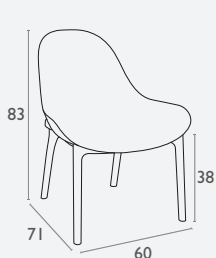

Siesta
exclusive

Sky Chair

FL-118-11236

5 YEAR
WARRANTY

- Suitable for indoor and outdoor commercial use
- Made of UV stabilised polypropylene reinforced with glass fibre
- Unit Weight: 5kg
- SWL: 150kg
- Supplied unassembled – Assembly required
- Weather resistant, UV Stabilised, Glass fibre reinforced
- Stocked In: Black, Anthracite, Red, White, Mango & Taupe
- CATAS Tested
- Made in Europe

Siesta
exclusive

Sky Pro Chair

FL-118-11237

5 YEAR
WARRANTY

- Stackable up to 4 high
- Suitable for indoor and outdoor commercial use
- Made of UV stabilised polypropylene
- Reinforced with glass fibre
- Unit Weight: 5kg
- SWL: 150kg
- Stocked in: Black, Anthracite & White
- Weather resistant
- Registered design
- Made in Europe

Siesta
exclusive

Sky Lounge Chair

FL-118-11238

5 YEAR
WARRANTY

- Suitable for indoor and outdoor use
- Made of UV stabilised polypropylene
- Reinforced with glass fibre
- Unit Weight: 5.2kg
- SWL: 150 kg
- Supplied unassembled – Assembly required
- Made in Europe