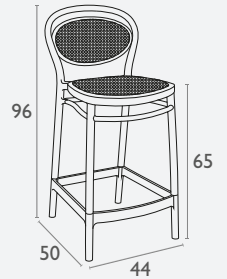

Siesta
exclusive

Jamaica Barstool

FL-118-10676

5 YEAR
WARRANTY

- Stackable 4 high
- Suitable for indoor and outdoor commercial use
- Made of UV stabilised polypropylene Reinforced with glass fibre
- Seat Dimensions(mm): 360 Seat Width x 400 Seat Depth x 360 Seat Back Height x 400 Seat Back Width
- Unit Weight: 5kg, SWL: 135kg
- Weather resistant
- CATAS Tested
- Matching Products: All Resin Rattan Range Products
- Made in Europe

Lisbon Barstool

FL-156-13492

3 YEAR WARRANTY

- Stackable
- Suitable for indoor and outdoor commercial use
- Made of powder coated aluminium
- Weather resistant & easy to clean
- Unit Weight: 3.5kg
- SWL: 150kg
- Stocked In: Black, White, Blue & Olive Green
- Dimensions: 1030mm H x 430mm W x 575mm D - SH 730mm
- Matching chairs
- Rubber Feet

Siesta exclusive

Marcel Barstool 65

FL-118-10706

5 YEAR WARRANTY

- Suitable for indoor or outdoor use
- Made of UV stabilised polypropylene
- Reinforced with glass fibre
- Unit Weight: 4.7kg
- SWL: 135Kg
- Supplied unassembled – easy to assemble
- Weather resistant
- Matching chairs
- Made in Europe