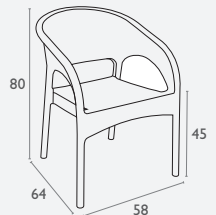

Siesta
exclusive

Ibiza Chair

FL-118-10652

5 YEAR
WARRANTY

- Stackable: 4 to 6 high
- Suitable for indoor and outdoor commercial use
- Made of UV stabilised polypropylene
- Reinforced with glass fibre
- Arm Height: 650H
- Unit Weight: 5.5kg, SWL: 150kg
- Replaceable feet
- CATAS Tested
- Special Order Colour: White
- Made in Europe

Siesta
exclusive

Jamaica Barstool

FL-118-10676

5 YEAR
WARRANTY

- Stackable 4 high
- Suitable for indoor and outdoor commercial use
- Made of UV stabilised polypropylene
- Reinforced with glass fibre
- Unit Weight: 5kg, SWL: 135kg
- Supplied assembled
- Weather resistant
- Special Order Colour: White
- Replaceable feet
- CATAS Tested
- Made in Europe

Siesta
exclusive

Panama Armchair

FL-118-10936

5 YEAR
WARRANTY

- Stackable 4 to 6 high
- Suitable for indoor and outdoor commercial use
- Made of UV stabilised polypropylene
- Reinforced with glass fibre
- Arm Height: 680 – 780H
- Unit Weight: 5kg, SWL: 150kg
- Weather resistant
- Special Order Colours: White
- Replaceable feet
- CATAS Tested
- Made in Europe