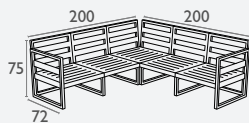

Mykonos Lounge Corner

FL-118-10886

5 YEAR WARRANTY

- Suitable for indoor and outdoor use
- Weather resistant
- UV Stabilised
- Glass fibre reinforced
- SWL: 150 kg
- Optional cushions available in Beige, Anthracite, Light Brown & Black – 100mm thick cushion covered with Etisilk polyester fabric and finished with piping. 2 Year Warranty on Cushions.
- Supplied unassembled – Easy assembly
- Made in Europe

Sky Lounge Chair

FL-118-11238

5 YEAR WARRANTY

- Suitable for indoor and outdoor use
- Made of UV stabilised polypropylene
- Reinforced with glass fibre
- Unit Weight: 5.2kg
- SWL: 150 kg
- Supplied unassembled – Assembly required
- Special Order Colours: Red & Mango
- Made in Europe