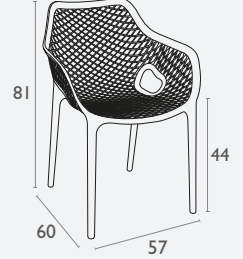

INDOOR / OUTDOOR
CHAIRS

Siesta
exclusive

Air Chair®

FL-118-10104

5 YEAR
WARRANTY

- Stackable up to 4 high
- Suitable for indoor and outdoor commercial use
- Made of UV stabilised polypropylene
- Reinforced with glass fibre
- Unit Weight: 3.7kg
- SWL: 150kg
- Replaceable feet
- CATAS Tested
- Matching Products: Air XL Armchair, Air Barstool
- Made in Europe

Siesta
exclusive

Air XL Armchair®

FL-118-10124

5 YEAR
WARRANTY

- Stackable up to 4 high
- Suitable for indoor and outdoor commercial use
- Made of UV stabilised polypropylene
- Reinforced with glass fibre
- Arm Height: 680H
- Unit Weight: 3.8kg, SWL: 150kg
- Replaceable feet
- CATAS Tested
- Matching Products: Air Chair, Air Barstool
- Made in Europe

Siesta
exclusive

AFRDI

Ares Chair

FL-118-10142

5 YEAR
WARRANTY

- Stackable
- Suitable for indoor and outdoor commercial use
- Made of UV stabilised polypropylene
- Reinforced with glass fibre
- Unit Weight: 4.5kg, SWL: 150kg
- Replaceable feet
- CATAS Tested
- Matching Products: Artemis Armchair, Ares Barstool
- Made in Europe

Siesta
exclusive

Artemis Armchair

FL-118-10144

5 YEAR
WARRANTY

- Stackable
- Suitable for indoor and outdoor commercial use
- Made of UV stabilised polypropylene
- Reinforced with glass fibre
- Arm Height: 675H
- Unit Weight: 5kg, SWL: 150kg
- Replaceable feet
- CATAS Tested
- Matching Products: Ares Chair, Ares Barstool
- Made in Europe