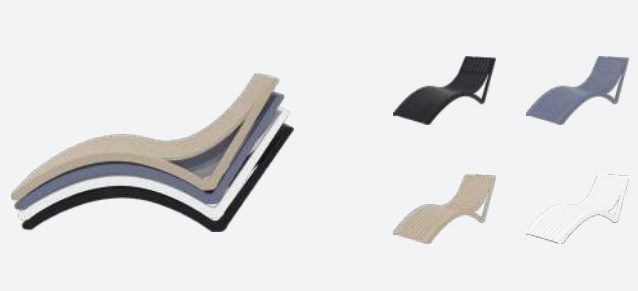

Siesta
exclusive

Slim Sunlounger with Cushion

FL-118-11814

- Stackable
- Suitable for indoor & outdoor commercial application
- High quality polypropylene reinforced with fibre glass
- Hidden wheels and non slip feet
- CATAS tested
- UV stabilised (Fade Resistant)
- Unit weight: 17.5kg
- SWL: 150kg
- Australian Registered Design 202016039
- Premium Sunlounger cushions available in Light Brown, White, Anthracite and Black.
- 3 cm thick cushion covered with Etilsilk polyester fabric and finished with piping.
- Cushions are specially designed for Slim sunlounger and are Water resistant with UV
- Made in Europe