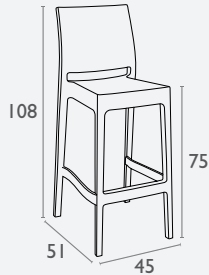

Lisbon Barstool

FL-156-13492

3 YEAR WARRANTY

- Stackable
- Suitable for indoor and outdoor commercial use
- Made of powder coated aluminium
- Weather resistant & easy to clean
- Unit Weight: 3.5kg
- SWL: 150kg
- Stocked In: Black, White, Blue & Olive Green
- Dimensions: 1030mm H x 430mm W x 575mm D - SH 730mm
- Matching chairs
- Rubber Feet

Siesta exclusive

Maya Barstool 65

FL-118-10718

5 YEAR WARRANTY

- Stackable 4 high
- Suitable for indoor and outdoor commercial use
- Made of UV stabilised polypropylene
- Reinforced with glass fibre
- Seat Dimensions(mm): 360 Seat Width x 400 Seat Depth 98 x 360 Seat Back Height x 390 Seat Back Width
- Unit Weight: 5kg
- SWL: 135 kg
- Weather resistant
- Matching product to the Maya Chair
- Made in Europe

Siesta
exclusive

Maya Barstool 75

FL-118-10720

5 YEAR
WARRANTY

- Stackable 4 high
- Suitable for indoor and outdoor commercial use
- Made of UV stabilised polypropylene
- Reinforced with glass fibre
- Seat Dimensions(mm): 360 Seat Width x 400 Seat Depth x 360 Seat Back Height x 390 Seat Back Width
- Unit Weight: 5kg
- SWL: 135 kg
- Weather resistant
- Matching product to the Maya Chair
- Made in Europe