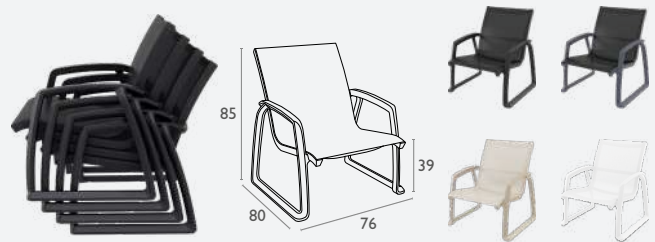

Maya Chair

FL-118-10722

5 YEAR WARRANTY

- Stackable
- Suitable for indoor and outdoor commercial use
- Made of UV stabilised polypropylene
- Reinforced with glass fibre
- Unit Weight: 4kg
- SWL: 150kg
- Weather resistant
- Replaceable feet
- CATAS Tested
- Matching Products: Maya Barstool
- Made in Europe

Pacific Lounge Chair

FL-118-13514

3 YEAR WARRANTY

- Stackable to 4 high
- High quality polypropylene
- Reinforced with fibre glass
- UV stabilised (Fade Resistant)
- Unit weight: 7kg
- CATAS tested
- SWL: 150kg
- Multi-filament, high-tenacity polyester yarn
- Biaxiale tensioning for extreme tear resistance
- Solution-dyed protective sheath
- UV protected
- Weather protected
- Quick drying
- Hygienic – mould resistant treatment
- stain resistant
- Fabric can be replaced
- 3 year warranty
- Suitable for indoor & outdoor commercial application
- Made in Europe

Pacific Lounge Armchair

FL-118-13516

3 YEAR WARRANTY

- Stackable to 4 high
- High quality polypropylene
- Reinforced with fibre glass
- UV stabilised (Fade Resistant)
- Unit weight: 9kg
- CATAS tested
- SWL: 150kg
- Multi-filament, high-tenacity polyester yarn
- Biaxiale tensioning for extreme tear resistance
- Solution-dyed protective sheath
- UV protected
- Weather protected
- Quick drying
- Hygienic – mould resistant treatment
- stain resistant
- Fabric can be replaced
- 3 year warranty
- Suitable for indoor & outdoor commercial application
- Made in Europe

Siesta
exclusive

Sky Chair

FL-118-11236

5 YEAR
WARRANTY

- Suitable for indoor and outdoor commercial use
- Made of UV stabilised polypropylene reinforced with glass fibre
- Unit Weight: 5kg
- SWL: 150kg
- Supplied unassembled – Assembly required
- Weather resistant, UV Stabilised, Glass fibre reinforced
- Stocked In: Black, Anthracite, Red, White, Mango & Taupe
- CATAS Tested
- Made in Europe