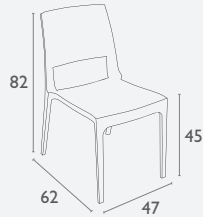

Siesta
exclusive

Monaco Lounge Armchair

FL-118-10860

- Suitable for indoor and outdoor commercial use
- Made of UV stabilised polypropylene
- Reinforced with glass fibre
- Weather resistant
- Special Order Colours: White
- Supplied unassembled
- CATAS Tested
- Optional beige cushions available. 3 month warranty.
- Made in Europe

5 YEAR
WARRANTY