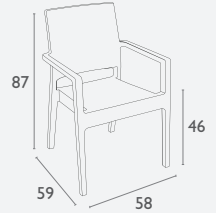

5 YEAR
WARRANTY

Siesta
exclusive

Florida Chair

FL-118-10538

5 YEAR
WARRANTY

- Stackable: 4 to 6 high
- Suitable for indoor and outdoor commercial use
- Made of UV stabilised polypropylene
- Reinforced with glass fibre
- Unit Weight: 4kg, SWL: 150kg
- Weather resistant
- Replaceable feet
- CATAS Tested
- Special Order Colour: White
- Made in Europe

Siesta
exclusive

Ibiza Chair

FL-118-10652

5 YEAR
WARRANTY

- Stackable: 4 to 6 high
- Suitable for indoor and outdoor commercial use
- Made of UV stabilised polypropylene
- Reinforced with glass fibre
- Arm Height: 650H
- Unit Weight: 5.5kg, SWL: 150kg
- Replaceable feet
- CATAS Tested
- Special Order Colour: White
- Made in Europe