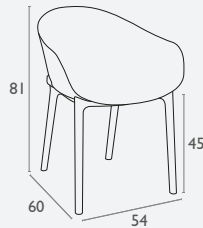

Sky Chair

FL-118-11236

5 YEAR
WARRANTY

- Suitable for indoor and outdoor commercial use
- Made of UV stabilised polypropylene reinforced with glass fibre
- Unit Weight: 5kg
- SWL: 150kg
- Supplied unassembled – Assembly required
- Weather resistant, UV Stabilised, Glass fibre reinforced
- Stocked In: Black, Anthracite, Red, White, Mango & Taupe
- CATAS Tested
- Made in Europe

Siesta
exclusive

Sky Pro Chair

FL-118-11237

5 YEAR
WARRANTY

- Stackable up to 4 high
- Suitable for indoor and outdoor commercial use
- Made of UV stabilised polypropylene
- Reinforced with glass fibre
- Unit Weight: 5kg
- SWL: 150kg
- Stocked in: Black, Anthracite & White
- Weather resistant
- Registered design
- Made in Europe