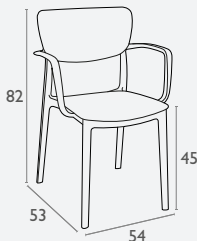

Lisa Armchair

FL-118-10678

5 YEAR WARRANTY

- Stackable
- Suitable for indoor and outdoor commercial use
- Made of UV stabilised polypropylene
- Reinforced with glass fibre
- Unit Weight: 3.8kg, SWL: 150kg
- Weather resistant
- Stocked In: Anthracite, Black, White, Taupe & Olive Green
- Special Order Colours: Red
- CATAS Tested
- Made in Europe