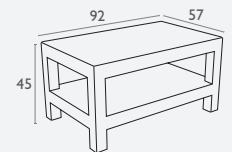

Monaco Lounge Table

FL-118-10878

5 YEAR WARRANTY

- Suitable for indoor and outdoor commercial use.
- Supplied unassembled
- Weather resistant
- UV Stabilised
- Special Order Colours: White
- Made in Europe