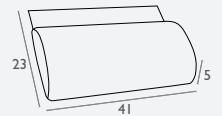

Slim Sunlounger with Cushion & Pillow

FL-118-11816

- Stackable
- Suitable for indoor & outdoor commercial application
- High quality polypropylene reinforced with fibre glass
- Hidden wheels and non slip feet
- CATAS tested
- UV stabilised (Fade Resistant)
- Unit weight: 17.5kg
- SWL: 150kg
- Australian Registered Design 202016039
- Premium Sunlounger cushions available in Light Brown, White, Anthracite and Black.
- 3 cm thick cushion covered with Etilsilk polyester fabric and finished with piping.
- Cushions are specially designed for Slim sunlounger and are Water resistant with UV
- Pillow Cushion 5 cm thick covered with Etilsilk polyester fabric and finished with piping.
- Made in Europe