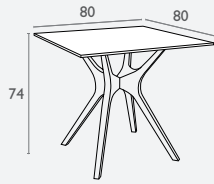

*Warranty will not cover excessive fading if placed in direct sunlight.

Ibiza Table 80

FL-118-10664

2 YEAR WARRANTY

- Suitable for indoor and outdoor commercial use*.
- Unit Weight: 18kg
- Supplied unassembled – easy to assemble
- Weather resistant
- UV Stabilised
- Special Order Colours: White
- Made in Europe