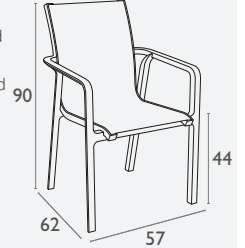

Pacific Armchair

FL-118-11790

3 YEAR WARRANTY

- Stackable
- Weather resistant, UV Stabilised, Glass fibre reinforced
- Suitable for indoor and outdoor commercial use
- Frame: Made of UV stabilised polypropylene reinforced with glass fibre
- Seat: Made of Batyline fabric from Serge Ferrari
- Unit Weight: 5.2kg, SWL: 150 kg
- Supplied assembled
- Replaceable feet and fabric
- Made in Europe
- Matches with Pacific Sunlounger

Pacific Lounge Chair

FL-118-13514

3 YEAR WARRANTY

- Stackable to 4 high
- High quality polypropylene
- Reinforced with fibre glass
- UV stabilised (Fade Resistant)
- Unit weight: 7kg
- CATAS tested
- SWL: 150kg
- Multi-filament, high-tenacity polyester yarn
- Biaxiale tensioning for extreme tear resistance
- Solution-dyed protective sheath
- UV protected
- Weather protected
- Quick drying
- Hygienic – mould resistant treatment
- stain resistant
- Fabric can be replaced
- 3 year warranty
- Suitable for indoor & outdoor commercial application
- Made in Europe