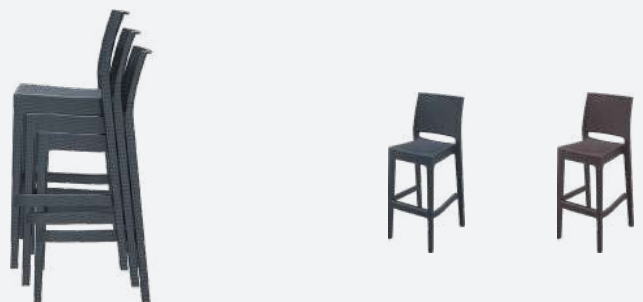

Cruza Stool Frame

FL-126-10464

2 YEAR
WARRANTY

- Suitable for indoor and outdoor commercial use
- Supplied Frame Only: Fully Welded Heavy Duty Brushed 304 Grade Stainless Steel
- Dimensions: 380W x 380D x 760 Seat Height
- Unit Weight: 8kg
- SWL: 120kg
- Frame supplied assembled
- Replaceable feet
- Frame made in Australia
- Seat made in Europe

Cruza Stool with Black Seat

FL-126-11832

2 YEAR
WARRANTY

- Suitable for indoor and outdoor commercial use
- Supplied Frame Only: Fully Welded Heavy Duty Brushed 304 Grade Stainless Steel
- Seat: Werzalit by Gentas Stool Top DIA340
- Dimensions: 380W x 380D x 760 Seat Height
- Unit Weight: 8kg
- SWL: 120kg
- supplied unassembled
- Replaceable feet
- Frame made in Australia
- Seat made in Europe

Siesta
exclusive

Jamaica Barstool

FL-118-10676

5 YEAR
WARRANTY

- Stackable 4 high
- Suitable for indoor and outdoor commercial use
- Made of UV stabilised polypropylene Reinforced with glass fibre
- Seat Dimensions(mm): 360 Seat Width x 400 Seat Depth x 360 Seat Back Height x 400 Seat Back Width
- Unit Weight: 5kg, SWL: 135kg
- Weather resistant
- CATAS Tested
- Matching Products: All Resin Rattan Range Products
- Made in Europe

Lisbon Barstool

FL-156-13492

3 YEAR WARRANTY

- Stackable
- Suitable for indoor and outdoor commercial use
- Made of powder coated aluminium
- Weather resistant & easy to clean
- Unit Weight: 3.5kg
- SWL: 150kg
- Stocked In: Black, White, Blue & Olive Green
- Dimensions: 1030mm H x 430mm W x 575mm D - SH 730mm
- Matching chairs
- Rubber Feet