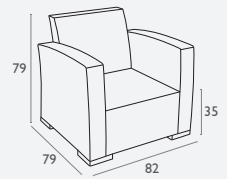

Siesta
exclusive

Monaco Extension

FL-118-10856

- Suitable for indoor and outdoor commercial use
- Made of UV stabilised polypropylene
- Reinforced with glass fibre
- Weather resistant
- Special Order Colours: White
- Supplied unassembled
- CATAS Tested
- Optional beige cushions available. 3 month warranty.
- Made in Europe

5 YEAR
WARRANTY