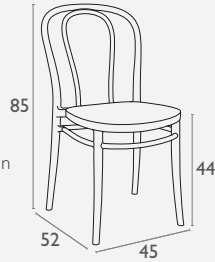

Siesta
exclusive

Victor XL Armchair

FL-118-11744

- Stackable
- Suitable for indoor or outdoor use
- Made of UV stabilised polypropylene
- Reinforced with glass fibre
- Unit Weight: 4kg
- SWL: 150Kg
- Stocked In: Anthracite, Black, White, Taupe & Olive Green
- Weather resistant
- Matching barstool
- Made in Europe

5 YEAR
WARRANTY