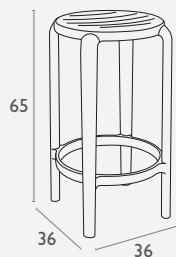

Siesta
exclusive

Tom Stool 75

FL-118-13680

5 YEAR
WARRANTY

- Suitable for indoor and outdoor use
- Made of UV stabilised polypropylene
- Reinforced with glass fibre
- Unit Weight: 4kg
- SWL: 135Kg
- Weather resistant
- Made in Europe