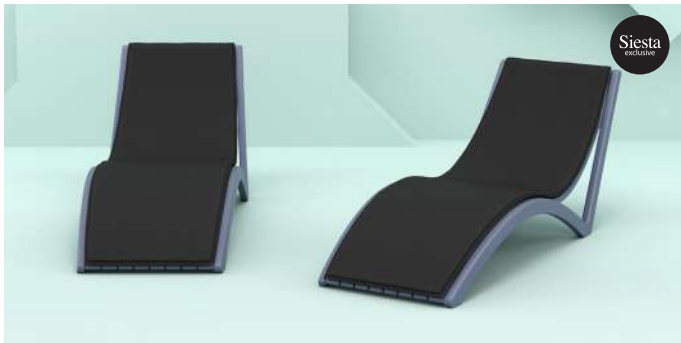

Siesta
exclusive

Slim Sunlounger with Cushion

FL-118-11814

- Stackable
- Suitable for indoor & outdoor commercial application
- High quality polypropylene reinforced with fibre glass
- Hidden wheels and non slip feet
- CATAS tested
- UV stabilised (Fade Resistant)
- Unit weight: 17.5kg
- SWL: 150kg
- Australian Registered Design 202016039
- Premium Sunlounger cushions available in Light Brown, White, Anthracite and Black.
- 3 cm thick cushion covered with Etilsilk polyester fabric and finished with piping.
- Cushions are specially designed for Slim sunlounger and are Water resistant with UV
- Made in Europe