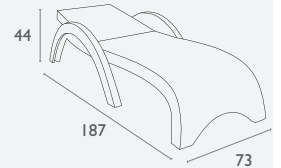

Fiji Sunlounger

FL-118-10520

3 YEAR WARRANTY

- Stackable
- Suitable for indoor and outdoor commercial use
- Made of UV stabilised polypropylene
- Reinforced with glass fibre
- Unit Weight: 14kg, SWL: 150kg
- Weather resistant
- Replaceable feet
- CATAS Tested
- Made in Europe

Fiji Sunlounger with Cushion

FL-118-10520 + FL-118-10466 or FL-118-10476

3 YEAR WARRANTY

- Stackable
- Suitable for indoor and outdoor commercial use
- Made of UV stabilised polypropylene
- Reinforced with glass fibre
- Seat: Chocolate and Anthracite Premium 50mm thick cushion covered with Etisilk polyester fabric and finished with piping available at an additional cost. Water resistant with UV. Standard Beige Cushions also available.
- Unit Weight: 14kg, SWL: 150kg
- Weather resistant
- Replaceable feet
- CATAS Tested
- Made in Europe