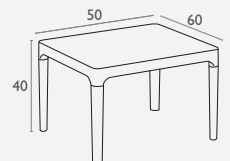

Siesta
exclusive

Sky Table 80

FL-118-11246

5 YEAR
WARRANTY

- Suitable for indoor and outdoor use
- Suitable for light commercial & domestic use only
- Made of UV stabilised polypropylene
- Reinforced with glass fibre
- Unit Weight: 14kg
- Assembly required
- Weather resistant, UV Stabilised
- Made in Europe

Note: The Sky table tops are polypropylene and can flex, so may not be suitable in applications that require a rigid table top.

Siesta
exclusive

Sky Table 105

FL-118-13686

5 YEAR
WARRANTY

- Suitable for indoor and outdoor use
- Suitable for light commercial & domestic use only
- Made of UV stabilised polypropylene
- Reinforced with glass fibre
- Unit Weight: 16kg
- Assembly required
- Weather resistant, UV Stabilised
- Made in Europe

Note: The Sky table tops are polypropylene and can flex, so may not be suitable in applications that require a rigid table top.

Siesta
exclusive

Sky Lounge Table

FL-118-11240

5 YEAR
WARRANTY

- Suitable for light commercial use only
- Suitable for indoor and outdoor use
- Made of UV stabilised polypropylene
- Unit Weight: 7.3kg
- Supplied unassembled – easy to assemble
- Weather resistant
- Special Order Colours: Red & Mango
- Made in Europe

Siesta
exclusive

Sky Side Table

FL-118-11242

5 YEAR
WARRANTY

- Suitable for light commercial use only
- Suitable for indoor and outdoor use
- Made of UV stabilised polypropylene
- Unit Weight: 4.5kg
- Supplied unassembled – easy to assemble
- Weather resistant
- Special Order Colours: Red & Mango
- Made in Europe