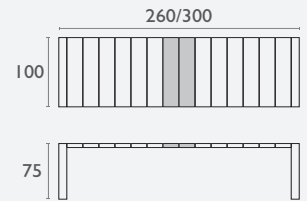

Vegas Table 260/300

FL-118-11850

5 YEAR WARRANTY

- Suitable for indoor & shaded outdoor commercial application
- Made of UV stabilised polypropylene
- Reinforced with glass fibre
- Unit Weight: 46kg
- Supplied unassembled
- Weather resistant
- UV resistant
- Extendable from 260cm to 300cm
- Made in Europe

Vegas Bar Table 100/140

FL-118-11852

5 YEAR WARRANTY

- Suitable for indoor & shaded outdoor commercial application
- Made of UV stabilised polypropylene
- Reinforced with glass fibre
- Unit Weight: 29kg
- Supplied unassembled
- Weather resistant
- UV resistant
- Extendable from 100cm to 140cm
- Made in Europe