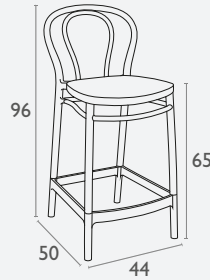

Siesta
outdoor

Victor Barstool 75

FL-118-11740

5 YEAR
WARRANTY

- Suitable for indoor or outdoor use
- Made of UV stabilised polypropylene
- Reinforced with glass fibre
- Unit Weight: 4.4kg
- SWL: 135Kg
- Supplied unassembled – easy to assemble
- Weather resistant
- Made in Europe