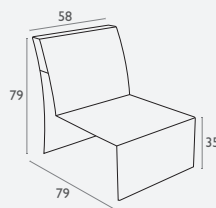

Siesta
exclusive

Monaco Lounge Sofa

FL-118-10874

- Suitable for indoor and outdoor commercial use
- Made of UV stabilised polypropylene
- Reinforced with glass fibre
- Weather resistant
- Special Order Colours: White
- Supplied unassembled
- CATAS Tested
- Optional beige cushions available. 3 month warranty.
- Made in Europe

5 YEAR
WARRANTY