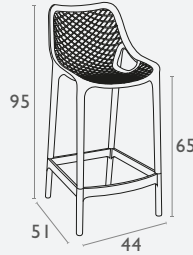

3 YEAR WARRANTY

- Suitable for indoor commercial use only
- Seat: Stain finish solid European Beech
- Frame: Quality stain finish solid European beech wood
- Dimensions: 390W x 420D x 780H x 460 Seat Height
- Unit Weight: 6kg
- SWL: 120kg
- Chair frame comes assembled - seat is to be installed with screws supplied
- Stocked In: Chocolate, Natural
- Matching Products: Vienna Barstool - Timber Seat
- Made in Europe

INDOOR / OUTDOOR
STOOLS

Siesta
exclusive

Air Barstool® 65

FL-118-10100

5 YEAR
WARRANTY

- Suitable for indoor and outdoor commercial use
- Made of UV stabilised polypropylene
- Reinforced with glass fibre
- 440 Seat Width x 380 Seat Depth
- 340 Seat Back Height x 390 Seat Back Width
- Unit Weight: 5kg
- SWL: 135kg
- Supplied unassembled – easy to assemble
- Weather resistant
- CATAS Tested
- Matching Products: Air Chair® & Air XL Armchair®
- Made in Europe

Siesta
exclusive

Air Barstool® 75

FL-118-10102

5 YEAR
WARRANTY

- Suitable for indoor and outdoor commercial use
- Made of UV stabilised polypropylene
- Reinforced with glass fibre
- 440 Seat Width x 380 Seat Depth
- 340 Seat Back Height x 390 Seat Back Width
- Unit Weight: 5kg
- SWL: 135kg
- Supplied unassembled – easy to assemble
- Weather resistant
- CATAS Tested
- Matching Products: Air Chair® & Air XL Armchair®
- Made in Europe

Siesta
exclusive

Ares Barstool

FL-118-10140

5 YEAR
WARRANTY

- Stackable
- Suitable for indoor and outdoor commercial use
- Made of UV stabilised polypropylene
- Reinforced with glass fibre
- 360 Seat Width x 400 Seat Depth
- 350 Seat Back Height x 390 Seat Back Width
- Unit Weight: 6.2kg
- SWL: 135kg
- Weather resistant
- Stocked in: Anthracite, Black, White, Chocolate, Taupe
- Matching chairs
- Made in Europe