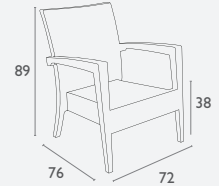

Siesta
exclusive

Tequila Lounge Armchair

FL-118-11714

5 YEAR
WARRANTY

- Stackable up to 3 high
- Suitable for indoor and outdoor commercial use
- Made of UV stabilised polypropylene
- Reinforced with glass fibre
- Arm Height: 670H
- Unit Weight: 9.3kg, SWL: 150kg
- Weather resistant
- Special Order Colours: White
- Replaceable feet
- CATAS Tested
- Made in Europe