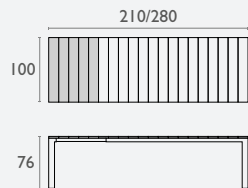

Atlantic Table 210/280

FL-118-13684

5 YEAR
WARRANTY

- Suitable for indoor & shaded outdoor commercial application
- Top made of UV stabilised polypropylene
- Frame made of aluminium
- Reinforced with glass fibre
- Unit Weight: 50kg
- Supplied unassembled
- Weather resistant
- UV resistant
- Extendable from 210cm to 280cm
- Made in Europe