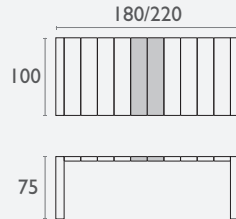

Vegas Table 180/220

FL-118-11848

5 YEAR WARRANTY

- Suitable for indoor & shaded outdoor commercial application
- Made of UV stabilised polypropylene
- Reinforced with glass fibre
- Unit Weight: 36kg
- Supplied unassembled
- Weather resistant
- UV resistant
- Extendable from 180cm to 220cm
- Made in Europe