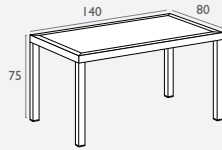

**Warranty will not cover excessive fading if placed in direct sunlight.*

Siesta
exclusive

Ares 140 Table (1400x800)

FL-118-10136

5 YEAR
WARRANTY

- Suitable for indoor use
- Suitable for shaded outdoor use*
- Unit Weight: 14 kg
- Made of polypropylene
- Weather resistant, semi UV Stabilised
- Supplied unassembled
- Made in Europe