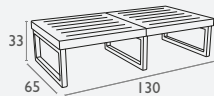

Ocean Side Table

FL-118-10910

5 YEAR WARRANTY

- Suitable for indoor and outdoor commercial use
- Made of UV stabilised polypropylene
- Unit Weight: 4.6kg
- Supplied unassembled – easy to assemble
- Weather resistant
- Special Order Colours: White
- Replaceable feet
- Made in Europe