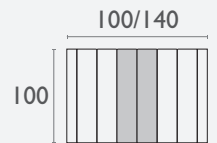

Siesta
exclusive

Tavern Table 80 (800x800)

FL-106-13348

3 YEAR
WARRANTY

- Suitable for indoor commercial use
- 16mm composite table top
- Solid European Beechwood legs
- Easy to assemble
- Dimensions: 800W x 800D x 750H
- Unit Weight: 18kg
- Range of Special Order Colours Available
- Made in Europe

Siesta
exclusive

Tavern Table 140 (1400x800)

FL-106-13350

3 YEAR
WARRANTY

- Suitable for indoor commercial use
- 16mm composite table top
- Solid European Beechwood legs
- Easy to assemble
- Dimensions: 1400W x 800D x 750H
- Unit Weight: 25kg
- Range of Special Order Colours Available
- Made in Europe

Siesta
exclusive

Tavern Table 180 (180x90)

FL-106-13352

3 YEAR
WARRANTY

- Suitable for indoor commercial use
- 16mm composite table top
- Solid European Beechwood legs
- Easy to assemble
- Dimensions: 1800W x 900D x 750H
- Unit Weight: 34kg
- Range of Special Order Colours Available
- Made in Europe

Siesta
exclusive

Vegas Table 100/140

FL-118-11846

5 YEAR
WARRANTY

- Suitable for indoor & shaded outdoor commercial application
- Made of UV stabilised polypropylene
- Reinforced with glass fibre
- Unit Weight: 24kg
- Supplied unassembled
- Weather resistant
- UV resistant
- Extendable from 100cm to 140cm
- Made in Europe