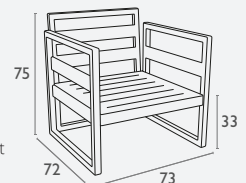

Mykonos Lounge Armchair

FL-118-10884

5 YEAR
WARRANTY

- Suitable for indoor and outdoor use
- Weather resistant
- UV Stabilised
- Glass fibre reinforced
- SWL: 150 kg
- Unit Weight: 14kg
- Optional cushions available in Beige, Anthracite, Light Brown & Black – 100mm thick cushion covered with Etsilk polyester fabric and finished with piping.
- 2 Year Warranty on Cushions.
- Supplied unassembled – Easy assembly
- Made in Europe