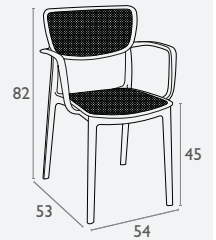

Loft Armchair

FL-118-10680

5 YEAR WARRANTY

- Stackable
- Suitable for indoor and outdoor commercial use
- Made of UV stabilised polypropylene
- Reinforced with glass fibre
- Unit Weight: 3.7kg, SWL: 150kg
- Weather resistant
- Stocked In: Anthracite, Black, White, Taupe & Olive Green
- CATAS Tested
- Made in Europe