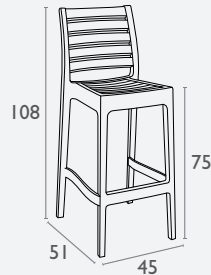

3 YEAR WARRANTY

- Suitable for indoor commercial use only
- Seat: Stain finish solid European Beech
- Frame: Quality stain finish solid European beech wood
- Dimensions: 390W x 420D x 780H x 460 Seat Height
- Unit Weight: 6kg
- SWL: 120kg
- Chair frame comes assembled - seat is to be installed with screws supplied
- Stocked In: Chocolate, Natural
- Matching Products: Vienna Barstool - Timber Seat
- Made in Europe

INDOOR / OUTDOOR
STOOLS

Siesta
exclusive

Air Barstool® 65

FL-118-10100

5 YEAR
WARRANTY

- Suitable for indoor and outdoor commercial use
- Made of UV stabilised polypropylene
- Reinforced with glass fibre
- 440 Seat Width x 380 Seat Depth
- 340 Seat Back Height x 390 Seat Back Width
- Unit Weight: 5kg
- SWL: 135kg
- Supplied unassembled – easy to assemble
- Weather resistant
- CATAS Tested
- Matching Products: Air Chair® & Air XL Armchair®
- Made in Europe

Siesta
exclusive

Air Barstool® 75

FL-118-10102

5 YEAR
WARRANTY

- Suitable for indoor and outdoor commercial use
- Made of UV stabilised polypropylene
- Reinforced with glass fibre
- 440 Seat Width x 380 Seat Depth
- 340 Seat Back Height x 390 Seat Back Width
- Unit Weight: 5kg
- SWL: 135kg
- Supplied unassembled – easy to assemble
- Weather resistant
- CATAS Tested
- Matching Products: Air Chair® & Air XL Armchair®
- Made in Europe

Siesta
exclusive

Ares Barstool

FL-118-10140

5 YEAR
WARRANTY

- Stackable
- Suitable for indoor and outdoor commercial use
- Made of UV stabilised polypropylene
- Reinforced with glass fibre
- 360 Seat Width x 400 Seat Depth
- 350 Seat Back Height x 390 Seat Back Width
- Unit Weight: 6.2kg
- SWL: 135kg
- Weather resistant
- Stocked in: Anthracite, Black, White, Chocolate, Taupe
- Matching chairs
- Made in Europe