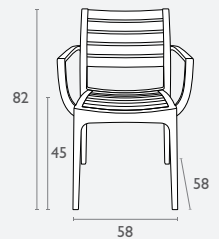

INDOOR / OUTDOOR
CHAIRS

Siesta
exclusive

Air Chair®

FL-118-10104

5 YEAR
WARRANTY

- Stackable up to 4 high
- Suitable for indoor and outdoor commercial use
- Made of UV stabilised polypropylene
- Reinforced with glass fibre
- Unit Weight: 3.7kg
- SWL: 150kg
- Replaceable feet
- CATAS Tested
- Matching Products: Air XL Armchair, Air Barstool
- Made in Europe

Siesta
exclusive

Air XL Armchair®

FL-118-10124

5 YEAR
WARRANTY

- Stackable up to 4 high
- Suitable for indoor and outdoor commercial use
- Made of UV stabilised polypropylene
- Reinforced with glass fibre
- Arm Height: 680H
- Unit Weight: 3.8kg, SWL: 150kg
- Replaceable feet
- CATAS Tested
- Matching Products: Air Chair, Air Barstool
- Made in Europe

Siesta
exclusive

AFRDI

Ares Chair

FL-118-10142

5 YEAR
WARRANTY

- Stackable
- Suitable for indoor and outdoor commercial use
- Made of UV stabilised polypropylene
- Reinforced with glass fibre
- Unit Weight: 4.5kg, SWL: 150kg
- Replaceable feet
- CATAS Tested
- Matching Products: Artemis Armchair, Ares Barstool
- Made in Europe

Siesta
exclusive

Artemis Armchair

FL-118-10144

5 YEAR
WARRANTY

- Stackable
- Suitable for indoor and outdoor commercial use
- Made of UV stabilised polypropylene
- Reinforced with glass fibre
- Arm Height: 675H
- Unit Weight: 5kg, SWL: 150kg
- Replaceable feet
- CATAS Tested
- Matching Products: Ares Chair, Ares Barstool
- Made in Europe