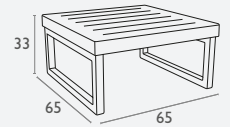

Mykonos Lounge Table

FL-118-10904

5 YEAR WARRANTY

- Suitable for indoor and outdoor commercial use
- Made of UV stabilised polypropylene
- Unit Weight: 7kg
- Supplied unassembled – easy to assemble
- Weather resistant
- Made in Europe

Mykonos Lounge Table XL

FL-118-10902

5 YEAR WARRANTY

- Suitable for indoor and outdoor commercial use
- Made of UV stabilised polypropylene
- Unit Weight: 14kg
- Supplied unassembled – easy to assemble
- Weather resistant
- Made in Europe