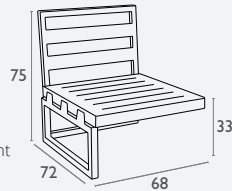

Mykonos Extension Part

FL-118-10882

5 YEAR WARRANTY

- Suitable for indoor and outdoor use
- Weather resistant
- UV Stabilised
- Glass fibre reinforced
- SWL: 150 kg
- Unit Weight: 10kg
- Optional cushions available in Beige, Anthracite, Light Brown & Black – 100mm thick cushion covered with Etisilk polyester fabric and finished with piping.
- 2 Year Warranty on Cushions.
- Supplied unassembled – Easy assembly
- Made in Europe