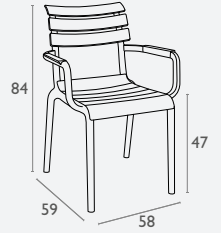

5 YEAR
WARRANTY

Siesta
exclusive

Diva Armchair

FL-118-10502

- Stackable
- Suitable for indoor and outdoor commercial use
- Arm Height: 650H
- Unit Weight: 5kg, SWL: 150kg
- Weather resistant, UV Stabilised
- Glass fibre reinforced
- Stocked In: Black
- Replaceable feet
- Drainage hole available at an extra cost
- CATAS Tested
- Made in Europe

5 YEAR
WARRANTY

Siesta
exclusive

Dolce Armchair

FL-118-10504

- Stackable
- Suitable for indoor and outdoor commercial use
- Seat: Made of UV stabilised polypropylene
- Legs: Strong DIA25MM anodized aluminium legs
- Arm Height: 655H, Unit Weight: 4kg, SWL: 150kg
- Stocked In: Black
- Replaceable feet
- Drainage hole available at an extra cost
- Matching Products: Vita Chair, Gio Barstool
- Made in Europe

5 YEAR
WARRANTY

Siesta
outdoor

Helen Chair

FL-118-13672

5 YEAR
WARRANTY

- Stackable
- Suitable for indoor or outdoor use
- Made of UV stabilised polypropylene
- Reinforced with glass fibre
- Unit Weight: 4.2kg
- SWL: 150Kg
- Made in Europe

Lisbon Chair

FL-156-13414

3 YEAR
WARRANTY

- Stackable
- Suitable for indoor and outdoor commercial use
- Made of powder coated aluminium
- Weather resistant & easy to clean
- Unit Weight: 3kg
- SWL: 150kg
- Stocked In: Black, White, Blue & Olive Green
- Dimensions: 830mm H x 430mm W x 575mm D - SH 450mm
- Matching barstool and tables
- Rubber Feet