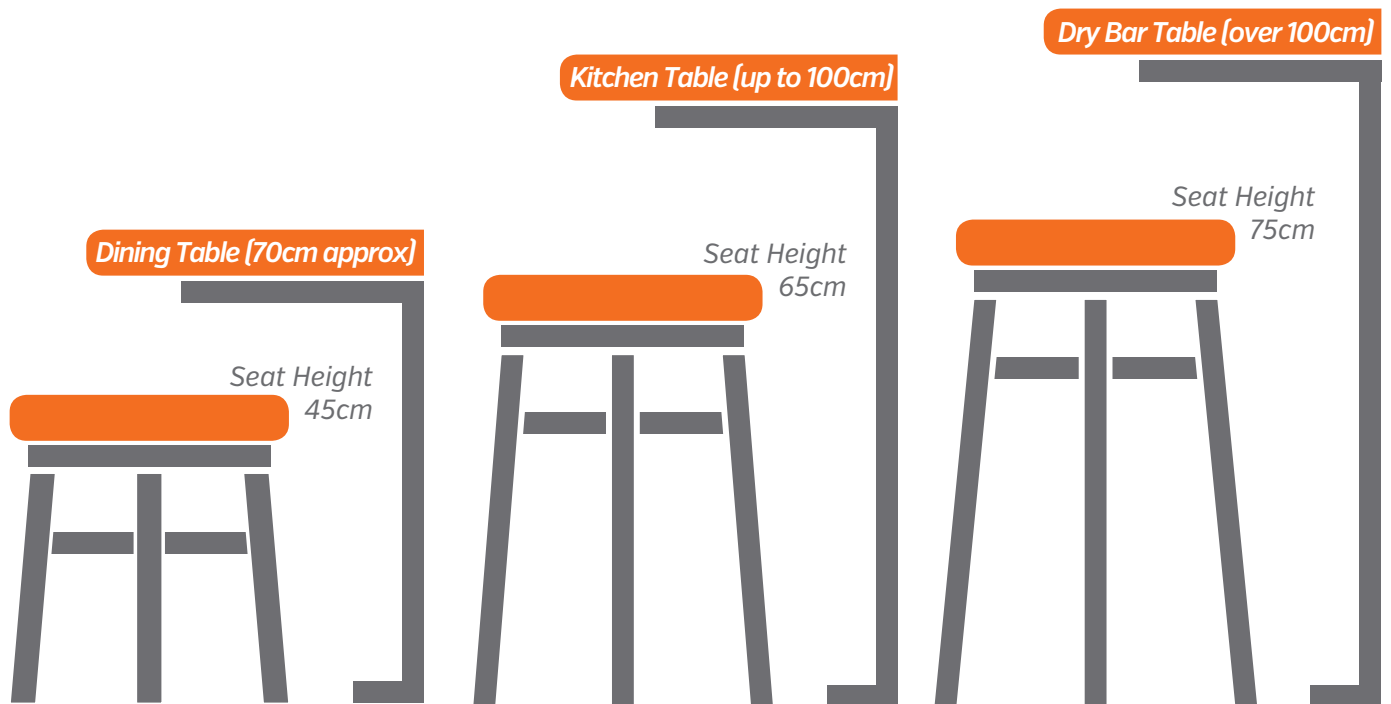

How to Choose the right Stool Height

INDOOR ONLY
STOOLS

Apollo Stool - Vinyl Seat

FL-106-10132

3 YEAR WARRANTY

- Suitable for indoor commercial use only
- Dimensions: 360W x 360D x 800H
- SWL: 120kg
- Seat: Quality foam and vinyl (Black)
- Frame: Quality stain finish solid European Beech
- 30 Frame colours and 26 Fabric Options available for custom orders
- Matching product to the Memphis or Florence Range.
- Supplied Fully Assembled
- Made in Europe