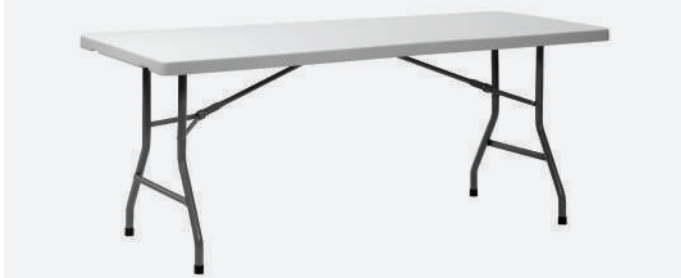

Note: Only available with the purchase of at least 10 tables.

Manhattan Trestle Table

FL-100-10700 & FL-100-10702

2 YEAR WARRANTY

- Suitable for indoor commercial use only
- Top: High density durable polyethylene blow moulded top
- Frame: Heavy duty steel frame
- Dimensions: 1830x760 and 2420x760 x 740H
- Unit Weight: 1830x760: 18kg 2420x760: 24kg
- Supplied assembled
- Easy folding leg system
- Stocked In: White with powder coated grey frame
- Replaceable feet
- Storage trolley available - holds 20 tables
- Made in China