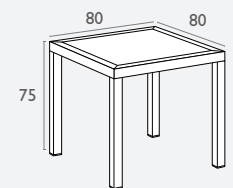

Siesta
exclusive

Ares 80 Table (800x800)

FL-118-10138

5 YEAR
WARRANTY

- Suitable for indoor use
- Suitable for shaded outdoor use*
- Unit Weight: 14 kg
- Made of polypropylene
- Weather resistant, semi UV Stabilised
- Supplied unassembled
- Made in Europe