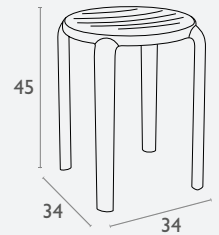

Siesta
exclusive

Tom Stool 65

FL-118-13678

5 YEAR
WARRANTY

- Suitable for indoor and outdoor use
- Made of UV stabilised polypropylene
- Reinforced with glass fibre
- Unit Weight: 3.7kg
- SWL: 135Kg
- Weather resistant
- Made in Europe