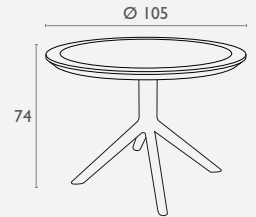

Note: The Sky table tops are polypropylene and can flex, so may not be suitable in applications that require a rigid table top.

Siesta
exclusive

Sky Table 105

FL-118-13686

5 YEAR
WARRANTY

- Suitable for indoor and outdoor use
- Suitable for light commercial & domestic use only
- Made of UV stabilised polypropylene
- Reinforced with glass fibre
- Unit Weight: 16kg
- Assembly required
- Weather resistant, UV Stabilised
- Made in Europe