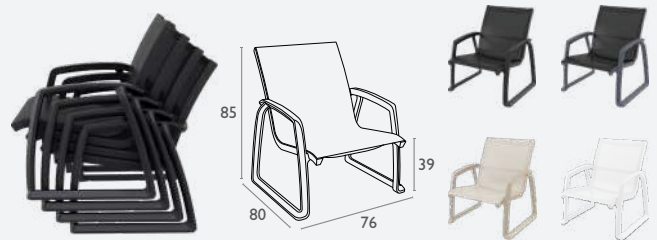

5 YEAR WARRANTY

Pacific Lounge Chair

FL-118-13514

- Stackable to 4 high
- High quality polypropylene
- Reinforced with fibre glass
- UV stabilised (Fade Resistant)
- Unit weight: 7kg
- CATAS tested
- SWL: 150kg
- Multi-filament, high-tenacity polyester yarn
- Biaxiale tensioning for extreme tear resistance
- Solution-dyed protective sheath
- UV protected
- Weather protected
- Quick drying
- Hygienic - mould resistant treatment
- stain resistant
- Fabric can be replaced
- 3 year warranty
- Suitable for indoor & outdoor commercial application
- Made in Europe

3 YEAR WARRANTY

Pacific Lounge Armchair

FL-118-13516

- Stackable to 4 high
- High quality polypropylene
- Reinforced with fibre glass
- UV stabilised (Fade Resistant)
- Unit weight: 9kg
- CATAS tested
- SWL: 150kg
- Multi-filament, high-tenacity polyester yarn
- Biaxiale tensioning for extreme tear resistance
- Solution-dyed protective sheath
- UV protected
- Weather protected
- Quick drying
- Hygienic - mould resistant treatment
- stain resistant
- Fabric can be replaced
- 3 year warranty
- Suitable for indoor & outdoor commercial application
- Made in Europe

3 YEAR WARRANTY

Siesta
exclusive

Pacific Lounge Sofa Chair

FL-118-13534

3 YEAR
WARRANTY

- Stackable to 4 high
- High quality polypropylene
- Reinforced with fibre glass
- UV stabilised (Fade Resistant)
- Unit weight: 13kg
- CATAS tested
- SWL: 150kg
- Multi-filament, high-tenacity polyester yarn
- Biaxiale tensioning for extreme tear resistance
- Solution-dyed protective sheath
- UV protected
- Weather protected
- Quick drying
- Hygienic – mould resistant treatment
- stain resistant
- Fabric can be replaced
- 3 year warranty
- Suitable for indoor & outdoor commercial application
- Made in Europe