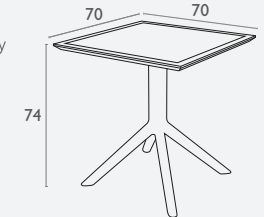

5 YEAR
WARRANTY

Note: The Sky table tops are polypropylene and can flex, so may not be suitable in applications that require a rigid table top.

Siesta
exclusive

Sky Table 70

FL-118-11244

- Suitable for indoor and outdoor use
- Suitable for light commercial & domestic use only
- Made of UV stabilised polypropylene
- Reinforced with glass fibre
- Unit Weight: 13.5kg
- Assembly required
- Weather resistant, UV Stabilised
- Made in Europe