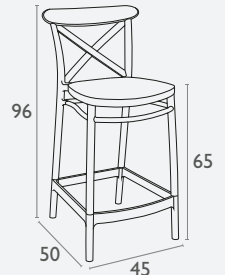

Cross Barstool 65

FL-118-10456

5 YEAR
WARRANTY

- Suitable for indoor or outdoor use
- Made of UV stabilised polypropylene
- Reinforced with glass fibre
- Unit Weight: 4.4kg
- SWL: 135kg
- Supplied unassembled – easy to assemble
- Weather resistant, UV Stabilised, Glass fibre reinforced
- Matching chairs
- Made in Europe