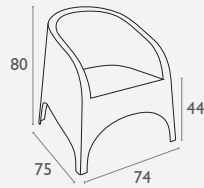

Siesta
exclusive

California Tub Chair

FL-118-10210

- Suitable for indoor and outdoor commercial use
- Made of UV stabilised polypropylene
- Reinforced with glass fibre
- Arm Height: 650H
- Unit Weight: 10kg, SWL: 150kg
- Supplied unassembled – easy to assemble
- Weather resistant
- Replaceable feet
- CATAS Tested
- Special Order Colour: White
- Made in Europe

5 YEAR
WARRANTY