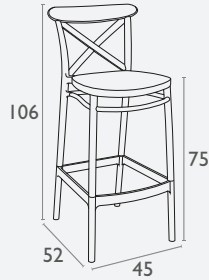

Siesta
exclusive

Air Barstool® 75

FL-118-10102

5 YEAR
WARRANTY

- Suitable for indoor and outdoor commercial use
- Made of UV stabilised polypropylene
- Reinforced with glass fibre
- 440 Seat Width x 380 Seat Depth
- 340 Seat Back Height x 390 Seat Back Width
- Unit Weight: 5kg
- SWL: 135kg
- Supplied unassembled – easy to assemble
- Weather resistant
- CATAS Tested
- Matching Products: Air Chair® & Air XL Armchair®
- Made in Europe

Siesta
exclusive

Ares Barstool

FL-118-10140

5 YEAR
WARRANTY

- Stackable
- Suitable for indoor and outdoor commercial use
- Made of UV stabilised polypropylene
- Reinforced with glass fibre
- 360 Seat Width x 400 Seat Depth
- 350 Seat Back Height x 390 Seat Back Width
- Unit Weight: 6.2kg
- SWL: 135kg
- Weather resistant
- Stocked in: Anthracite, Black, White, Chocolate, Taupe
- Matching chairs
- Made in Europe

Siesta
exclusive

Cross Barstool 65

FL-118-10456

5 YEAR
WARRANTY

- Suitable for indoor or outdoor use
- Made of UV stabilised polypropylene
- Reinforced with glass fibre
- Unit Weight: 4.4kg
- SWL: 135kg
- Supplied unassembled – easy to assemble
- Weather resistant, UV Stabilised, Glass fibre reinforced
- Matching chairs
- Made in Europe

Siesta
exclusive

Cross Barstool 75

FL-118-10458

5 YEAR
WARRANTY

- Suitable for indoor or outdoor use
- Made of UV stabilised polypropylene reinforced with glass fibre
- Unit Weight: 4.8kg
- SWL: 135Kg
- Supplied unassembled – easy to assemble
- Weather resistant, UV Stabilised, Glass fibre reinforced
- Matching chairs
- Made in Europe