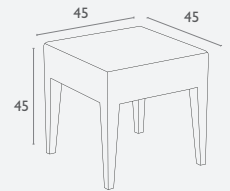

*Warranty will not cover excessive fading if placed in direct sunlight.

Tequila Side Table

FL-118-11724

5 YEAR WARRANTY

- Suitable for indoor and outdoor commercial use
- Made of UV stabilised polypropylene
- Unit Weight: 2.5kg
- Supplied unassembled – easy to assemble
- Weather resistant
- Special Order Colours: White
- Replaceable feet
- Made in Europe