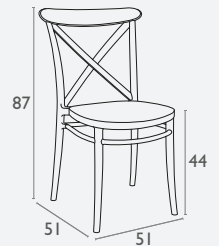

Siesta
exclusive

Artemis Armchair

FL-118-10144

5 YEAR
WARRANTY

- Stackable
- Suitable for indoor and outdoor commercial use
- Made of UV stabilised polypropylene
- Reinforced with glass fibre
- Arm Height: 675H
- Unit Weight: 5kg, SWL: 150kg
- Replaceable feet
- CATAS Tested
- Matching Products: Ares Chair, Ares Barstool
- Made in Europe

Siesta
exclusive

Box Chair

FL-118-13622

- Stackable
- Suitable for indoor or outdoor use
- Made of UV stabilised polypropylene
- Reinforced with glass fibre
- Unit Weight: 7kg
- SWL: 150Kg
- Made in Europe

5 YEAR
WARRANTY

Siesta
exclusive

Cross Chair

FL-118-10460

- Stackable
- Suitable for indoor or outdoor use
- Made of UV stabilised polypropylene
- Reinforced with glass fibre
- Unit Weight: 3.6kg
- SWL: 150Kg
- Made in Europe

5 YEAR
WARRANTY

Siesta
exclusive

Diva Armchair

FL-118-10502

- Stackable
- Suitable for indoor and outdoor commercial use
- Arm Height: 650H
- Unit Weight: 5kg, SWL: 150kg
- Weather resistant, UV Stabilised
- Glass fibre reinforced
- Stocked In: Black
- Replaceable feet
- Drainage hole available at an extra cost
- CATAS Tested
- Made in Europe