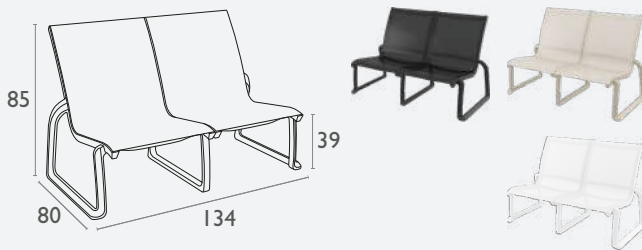

3 YEAR WARRANTY

Pacific Lounge Armchair

FL-118-13516

- Stackable to 4 high
- High quality polypropylene
- Reinforced with fibre glass
- UV stabilised (Fade Resistant)
- Unit weight: 9kg
- CATAS tested
- SWL: 150kg
- Multi-filament, high-tenacity polyester yarn
- Biaxiale tensioning for extreme tear resistance
- Solution-dyed protective sheath
- UV protected
- Weather protected
- Quick drying
- Hygienic - mould resistant treatment
- stain resistant
- Fabric can be replaced
- 3 year warranty
- Suitable for indoor & outdoor commercial application
- Made in Europe

3 YEAR WARRANTY

Siesta
exclusive

Pacific Lounge Sofa Chair

FL-118-13534

3 YEAR
WARRANTY

- Stackable to 4 high
- High quality polypropylene
- Reinforced with fibre glass
- UV stabilised (Fade Resistant)
- Unit weight: 13kg
- CATAS tested
- SWL: 150kg
- Multi-filament, high-tenacity polyester yarn
- Biaxiale tensioning for extreme tear resistance
- Solution-dyed protective sheath
- UV protected
- Weather protected
- Quick drying
- Hygienic – mould resistant treatment
- stain resistant
- Fabric can be replaced
- 3 year warranty
- Suitable for indoor & outdoor commercial application
- Made in Europe

Siesta
exclusive

Pacific Lounge Sofa Armchair

FL-118-13532

3 YEAR
WARRANTY

- Stackable to 4 high
- High quality polypropylene
- Reinforced with fibre glass
- UV stabilised (Fade Resistant)
- Unit weight: 15kg
- CATAS tested
- SWL: 150kg
- Multi-filament, high-tenacity polyester yarn
- Biaxiale tensioning for extreme tear resistance
- Solution-dyed protective sheath
- UV protected
- Weather protected
- Quick drying
- Hygienic – mould resistant treatment
- stain resistant
- Fabric can be replaced
- 3 year warranty
- Suitable for indoor & outdoor commercial application
- Made in Europe