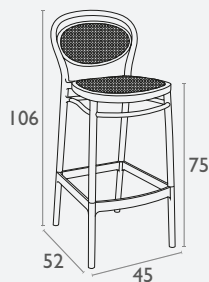

Lisbon Barstool

FL-156-13492

3 YEAR WARRANTY

- Stackable
- Suitable for indoor and outdoor commercial use
- Made of powder coated aluminium
- Weather resistant & easy to clean
- Unit Weight: 3.5kg
- SWL: 150kg
- Stocked In: Black, White, Blue & Olive Green
- Dimensions: 1030mm H x 430mm W x 575mm D - SH 730mm
- Matching chairs
- Rubber Feet

Siesta exclusive

Marcel Barstool 65

FL-118-10706

5 YEAR WARRANTY

- Suitable for indoor or outdoor use
- Made of UV stabilised polypropylene
- Reinforced with glass fibre
- Unit Weight: 4.7kg
- SWL: 135Kg
- Supplied unassembled – easy to assemble
- Weather resistant
- Matching chairs
- Made in Europe

Siesta exclusive

Marcel Barstool 75

FL-118-10708

5 YEAR WARRANTY

- Suitable for indoor or outdoor use
- Made of UV stabilised polypropylene
- Reinforced with glass fibre
- Unit Weight: 4.7kg
- SWL: 135Kg
- Supplied unassembled – easy to assemble
- Weather resistant
- Matching chairs
- Made in Europe

Siesta exclusive

Maya Barstool 65

FL-118-10718

5 YEAR WARRANTY

- Stackable 4 high
- Suitable for indoor and outdoor commercial use
- Made of UV stabilised polypropylene
- Reinforced with glass fibre
- Seat Dimensions(mm): 360 Seat Width x 400 Seat Depth 98 x 360 Seat Back Height x 390 Seat Back Width
- Unit Weight: 5kg
- SWL: 135 kg
- Weather resistant
- Matching product to the Maya Chair
- Made in Europe