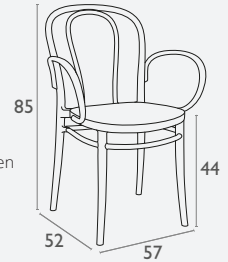

5 YEAR
WARRANTY

Siesta
exclusive

Victor XL Armchair

FL-118-11744

- Stackable
- Suitable for indoor or outdoor use
- Made of UV stabilised polypropylene
- Reinforced with glass fibre
- Unit Weight: 4kg
- SWL: 150Kg
- Stocked In: Anthracite, Black, White, Taupe & Olive Green
- Weather resistant
- Matching barstool
- Made in Europe

5 YEAR
WARRANTY

Siesta
exclusive

Vita Chair

FL-118-11754

- Stackable
- Suitable for indoor and outdoor commercial use
- Seat: Made of UV stabilised polypropylene
- Legs: Strong DIA25MM anodized aluminium legs
- Unit Weight: 3kg, SWL: 150kg
- Weather resistant
- Special Order Colours: Beige
- Replaceable feet
- Drainage hole available at an extra cost
- Level 4 AFRDI Approved - Black
- Matching Products: Dolce Armchair, Gio Barstool
- Made in Europe