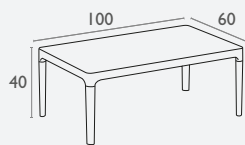

Note: The Sky table tops are polypropylene and can flex, so may not be suitable in applications that require a rigid table top.

Siesta
exclusive

Sky Lounge Table

FL-118-11240

5 YEAR
WARRANTY

- Suitable for light commercial use only
- Suitable for indoor and outdoor use
- Made of UV stabilised polypropylene
- Unit Weight: 7.3kg
- Supplied unassembled – easy to assemble
- Weather resistant
- Special Order Colours: Red & Mango
- Made in Europe