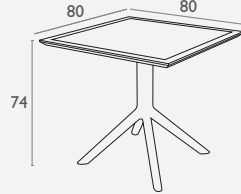

5 YEAR
WARRANTY

Note: The Sky table tops are polypropylene and can flex, so may not be suitable in applications that require a rigid table top.

Siesta
exclusive

Sky Table 80

FL-118-11246

5 YEAR
WARRANTY

- Suitable for indoor and outdoor use
- Suitable for light commercial & domestic use only
- Made of UV stabilised polypropylene
- Reinforced with glass fibre
- Unit Weight: 14kg
- Assembly required
- Weather resistant, UV Stabilised
- Made in Europe