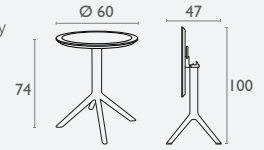

5 YEAR
WARRANTY

Note: The Sky table tops are polypropylene and can flex, so may not be suitable in applications that require a rigid table top.

Siesta
exclusive

Sky Folding Round Table 60

FL-118-13544

- Suitable for indoor and outdoor use
- Suitable for light commercial & domestic use only
- Made of UV stabilised polypropylene
- Reinforced with glass fibre
- Unit Weight: 7.25kg
- Assembly required
- Weather resistant, UV Stabilised
- Made in Europe