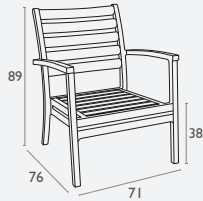

Artemis XL Armchair

FL-118-10146

- Stackable to 4 high
- Suitable for indoor and outdoor use
- Made of UV stabilised polypropylene
- Reinforced with glass fibre
- SWL: 150 kg
- Unit Weight: 10kg
- Weather resistant
- Optional cushions available in Beige, Grey & White only
- Made in Europe

5 YEAR WARRANTY

Box Sofa

FL-118-13624

- Stackable
- Suitable for indoor or outdoor use
- Made of UV stabilised polypropylene
- Reinforced with glass fibre
- Unit Weight: 14kg
- SWL: 150Kg
- Made in Europe

5 YEAR WARRANTY

Pacific Lounge Chair

FL-118-13514

- Stackable to 4 high
- High quality polypropylene
- Reinforced with fibre glass
- UV stabilised (Fade Resistant)
- Unit weight: 7kg
- CATAS tested
- SWL: 150kg
- Multi-filament, high-tenacity polyester yarn
- Biaxiale tensioning for extreme tear resistance
- Solution-dyed protective sheath
- UV protected
- Weather protected
- Quick drying
- Hygienic - mould resistant treatment
- stain resistant
- Fabric can be replaced
- 3 year warranty
- Suitable for indoor & outdoor commercial application
- Made in Europe

3 YEAR WARRANTY

Pacific Lounge Armchair

FL-118-13516

- Stackable to 4 high
- High quality polypropylene
- Reinforced with fibre glass
- UV stabilised (Fade Resistant)
- Unit weight: 9kg
- CATAS tested
- SWL: 150kg
- Multi-filament, high-tenacity polyester yarn
- Biaxiale tensioning for extreme tear resistance
- Solution-dyed protective sheath
- UV protected
- Weather protected
- Quick drying
- Hygienic - mould resistant treatment
- stain resistant
- Fabric can be replaced
- 3 year warranty
- Suitable for indoor & outdoor commercial application
- Made in Europe

3 YEAR WARRANTY