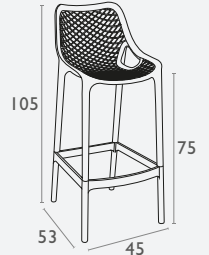

3 YEAR WARRANTY

- Suitable for indoor commercial use only
- Seat: Stain finish solid European Beech
- Frame: Quality stain finish solid European beech wood
- Dimensions: 390W x 420D x 780H x 460 Seat Height
- Unit Weight: 6kg
- SWL: 120kg
- Chair frame comes assembled - seat is to be installed with screws supplied
- Stocked In: Chocolate, Natural
- Matching Products: Vienna Barstool - Timber Seat
- Made in Europe

INDOOR / OUTDOOR
STOOLS

Siesta
exclusive

Air Barstool® 65

FL-118-10100

5 YEAR
WARRANTY

- Suitable for indoor and outdoor commercial use
- Made of UV stabilised polypropylene
- Reinforced with glass fibre
- 440 Seat Width x 380 Seat Depth
- 340 Seat Back Height x 390 Seat Back Width
- Unit Weight: 5kg
- SWL: 135kg
- Supplied unassembled – easy to assemble
- Weather resistant
- CATAS Tested
- Matching Products: Air Chair® & Air XL Armchair®
- Made in Europe

Siesta
exclusive

Air Barstool® 75

FL-118-10102

5 YEAR
WARRANTY

- Suitable for indoor and outdoor commercial use
- Made of UV stabilised polypropylene
- Reinforced with glass fibre
- 440 Seat Width x 380 Seat Depth
- 340 Seat Back Height x 390 Seat Back Width
- Unit Weight: 5kg
- SWL: 135kg
- Supplied unassembled – easy to assemble
- Weather resistant
- CATAS Tested
- Matching Products: Air Chair® & Air XL Armchair®
- Made in Europe

Siesta
exclusive

Ares Barstool

FL-118-10140

5 YEAR
WARRANTY

- Stackable
- Suitable for indoor and outdoor commercial use
- Made of UV stabilised polypropylene
- Reinforced with glass fibre
- 360 Seat Width x 400 Seat Depth
- 350 Seat Back Height x 390 Seat Back Width
- Unit Weight: 6.2kg
- SWL: 135kg
- Weather resistant
- Stocked in: Anthracite, Black, White, Chocolate, Taupe
- Matching chairs
- Made in Europe