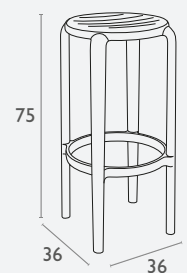

Siesta
exclusive

Maya Barstool 75

FL-118-10720

5 YEAR
WARRANTY

- Stackable 4 high
- Suitable for indoor and outdoor commercial use
- Made of UV stabilised polypropylene
- Reinforced with glass fibre
- Seat Dimensions(mm): 360 Seat Width x 400 Seat Depth x 360 Seat Back Height x 390 Seat Back Width
- Unit Weight: 5kg
- SWL: 135 kg
- Weather resistant
- Matching product to the Maya Chair
- Made in Europe

Siesta
exclusive

Tom Stool 45

FL-118-13676

5 YEAR
WARRANTY

- Stackable
- Suitable for indoor and outdoor use
- Made of UV stabilised polypropylene
- Reinforced with glass fibre
- Unit Weight: 2.5kg
- SWL: 135Kg
- Weather resistant
- Made in Europe

Siesta
exclusive

Tom Stool 65

FL-118-13678

5 YEAR
WARRANTY

- Suitable for indoor and outdoor use
- Made of UV stabilised polypropylene
- Reinforced with glass fibre
- Unit Weight: 3.7kg
- SWL: 135Kg
- Weather resistant
- Made in Europe

Siesta
exclusive

Tom Stool 75

FL-118-13680

5 YEAR
WARRANTY

- Suitable for indoor and outdoor use
- Made of UV stabilised polypropylene
- Reinforced with glass fibre
- Unit Weight: 4kg
- SWL: 135Kg
- Weather resistant
- Made in Europe