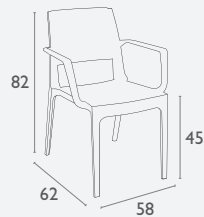

Siesta
exclusive

Daytona Chair

FL-118-10496

- Stackable 4 to 6 high
- Suitable for indoor and outdoor commercial use
- Made of UV stabilised polypropylene
- Reinforced with glass fibre
- Unit Weight: 3.5kg, SWL: 150kg
- Weather resistant
- Replaceable feet
- CATAS Tested
- Special Order Colour: White
- Made in Europe

5 YEAR
WARRANTY