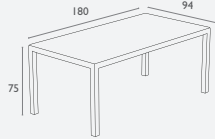

Tahiti Table

FL-118-11712

5 YEAR WARRANTY

- Suitable for indoor use
- Suitable for shaded outdoor use*
- Top: 5MM dark tempered glass top
- Frame: Aluminium frame covered with semi UV stabilised polypropylene
- Unit Weight: 32kg
- Supplied unassembled – easy to assemble
- Weather resistant, semi UV Stabilised
- Special Order Colours: White
- 4 x adjustable Feet
- Replaceable feet
- CATAS Tested
- Made in Europe

*Warranty will not cover excessive fading if placed in direct sunlight.

Tequila Side Table

FL-118-11724

5 YEAR WARRANTY

- Suitable for indoor and outdoor commercial use
- Made of UV stabilised polypropylene
- Unit Weight: 2.5kg
- Supplied unassembled – easy to assemble
- Weather resistant
- Special Order Colours: White
- Replaceable feet
- Made in Europe

Tequila Lounge Coffee Table

FL-118-11722

5 YEAR WARRANTY

- Suitable for indoor and outdoor commercial use
- Made of UV stabilised polypropylene
- Unit Weight: 4.6kg
- Supplied unassembled – easy to assemble
- Weather resistant
- Special Order Colours: White
- Replaceable feet
- Made in Europe