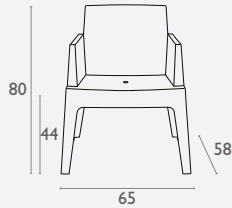

Box Chair

FL-118-13622

- Stackable
- Suitable for indoor or outdoor use
- Made of UV stabilised polypropylene
- Reinforced with glass fibre
- Unit Weight: 7kg
- SWL: 150Kg
- Made in Europe

5 YEAR
WARRANTY