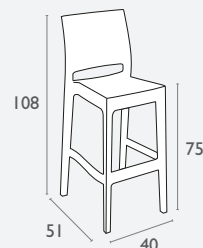

Siesta
exclusive

Ibiza Chair

FL-118-10652

5 YEAR
WARRANTY

- Stackable: 4 to 6 high
- Suitable for indoor and outdoor commercial use
- Made of UV stabilised polypropylene
- Reinforced with glass fibre
- Arm Height: 650H
- Unit Weight: 5.5kg, SWL: 150kg
- Replaceable feet
- CATAS Tested
- Special Order Colour: White
- Made in Europe

Siesta
exclusive

Panama Armchair

FL-118-10936

5 YEAR
WARRANTY

- Stackable 4 to 6 high
- Suitable for indoor and outdoor commercial use
- Made of UV stabilised polypropylene
- Reinforced with glass fibre
- Arm Height: 680 – 780H
- Unit Weight: 5kg, SWL: 150kg
- Weather resistant
- Special Order Colours: White
- Replaceable feet
- CATAS Tested
- Made in Europe