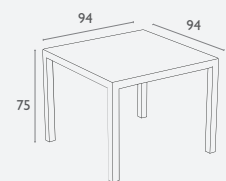

*Warranty will not cover excessive fading if placed in direct sunlight.