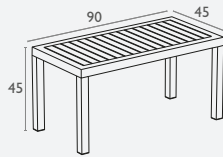

Siesta
exclusive

Orlando 80 Table (800x800)

FL-118-10918

5 YEAR
WARRANTY

- Suitable for indoor use
- Suitable for shaded outdoor use*
- Made with an aluminium frame covered with semi UV stabilised polypropylene
- Unit Weight: 14kg
- Supplied unassembled – easy to assemble
- Weather resistant, semi UV Stabilised
- Special Order Colour: White
- 4 x adjustable Feet
- Replaceable feet
- Made in Europe