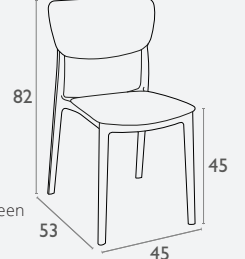

Monna Chair

FL-118-10880

5 YEAR WARRANTY

- Stackable
- Suitable for indoor or outdoor use
- Made of UV stabilised polypropylene
- Reinforced with glass fibre
- Unit Weight: 3.4kg
- SWL: 150kg
- Supplied assembled
- Weather resistant
- Stocked in: Black, White, Anthracite, Taupe & Olive Green
- Special Order Colour: Red
- Made in Europe