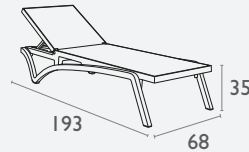

Siesta
exclusive

Pacific Sunlounger

FL-118-10932

3 YEAR
WARRANTY

- Stackable
- Suitable for indoor and outdoor commercial use
- Made of UV stabilised polypropylene
- Reinforced with glass fibre
- Arm Height: 675H
- Unit Weight: 5kg, SWL: 150kg
- Replaceable feet
- CATAS Tested
- Matching Products: Pacific Chairs & Pacific Lounges
- Made in Europe