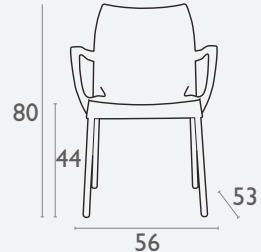

5 YEAR
WARRANTY

Siesta
exclusive

Diva Armchair

FL-118-10502

- Stackable
- Suitable for indoor and outdoor commercial use
- Arm Height: 650H
- Unit Weight: 5kg, SWL: 150kg
- Weather resistant, UV Stabilised
- Glass fibre reinforced
- Stocked In: Black
- Replaceable feet
- Drainage hole available at an extra cost
- CATAS Tested
- Made in Europe

5 YEAR
WARRANTY

Siesta
exclusive

Dolce Armchair

FL-118-10504

- Stackable
- Suitable for indoor and outdoor commercial use
- Seat: Made of UV stabilised polypropylene
- Legs: Strong DIA25MM anodized aluminium legs
- Arm Height: 655H, Unit Weight: 4kg, SWL: 150kg
- Stocked In: Black
- Replaceable feet
- Drainage hole available at an extra cost
- Matching Products: Vita Chair, Gio Barstool
- Made in Europe

5 YEAR
WARRANTY

Siesta
outdoor

Helen Chair

FL-118-13672

5 YEAR
WARRANTY

- Stackable
- Suitable for indoor or outdoor use
- Made of UV stabilised polypropylene
- Reinforced with glass fibre
- Unit Weight: 4.2kg
- SWL: 150Kg
- Made in Europe