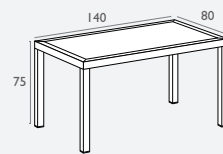

*Warranty will not cover excessive fading if placed in direct sunlight.

Siesta
exclusive

Orlando 140 Table (1400x800)

FL-118-10916

5 YEAR
WARRANTY

- Suitable for indoor use
- Suitable for shaded outdoor use*
- Made with an aluminium frame covered with semi UV stabilised polypropylene
- Unit Weight: 23kg
- Supplied unassembled – easy to assemble
- Weather resistant, semi UV Stabilised
- Special Order Colour: White
- 4 x adjustable Feet
- Replaceable feet
- Made in Europe