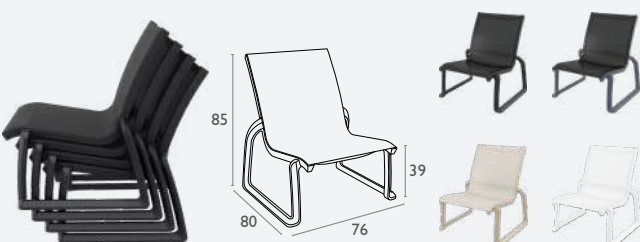

Siesta
exclusive

Marcel XL Armchair

FL-118-10712

5 YEAR
WARRANTY

- Stackable
- Suitable for indoor or outdoor use
- Made of UV stabilised polypropylene
- Reinforced with glass fibre
- Unit Weight: 3.9kg
- SWL: 150Kg
- Weather resistant
- Matching barstool
- Made in Europe

Maya Chair

FL-118-10722

5 YEAR WARRANTY

- Stackable
- Suitable for indoor and outdoor commercial use
- Made of UV stabilised polypropylene
- Reinforced with glass fibre
- Unit Weight: 4kg
- SWL: 150kg
- Weather resistant
- Replaceable feet
- CATAS Tested
- Matching Products: Maya Barstool
- Made in Europe

Pacific Armchair

FL-118-11790

3 YEAR WARRANTY

- Stackable
- Weather resistant, UV Stabilised, Glass fibre reinforced
- Suitable for indoor and outdoor commercial use
- Frame: Made of UV stabilised polypropylene reinforced with glass fibre
- Seat: Made of Batyline fabric from Serge Ferrari
- Unit Weight: 5.2kg, SWL: 150 kg
- Supplied assembled
- Replaceable feet and fabric
- Made in Europe
- Matches with Pacific Sunlounger

Pacific Lounge Chair

FL-118-13514

3 YEAR WARRANTY

- Stackable to 4 high
- High quality polypropylene
- Reinforced with fibre glass
- UV stabilised (Fade Resistant)
- Unit weight: 7kg
- CATAS tested
- SWL: 150kg
- Multi-filament, high-tenacity polyester yarn
- Biaxiale tensioning for extreme tear resistance
- Solution-dyed protective sheath
- UV protected
- Weather protected
- Quick drying
- Hygienic – mould resistant treatment
- stain resistant
- Fabric can be replaced
- 3 year warranty
- Suitable for indoor & outdoor commercial application
- Made in Europe