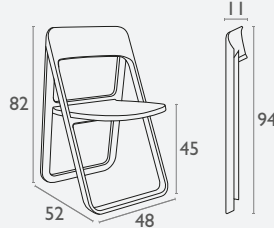

FUNCTION

CHAIRS & TABLES

Siesta
SOLUTIONS

Dream Folding Chair

FL-118-10506

5 YEAR
WARRANTY

- Stackable
- Suitable for indoor or outdoor use
- Designed by Frederic Boonen
- Folds flat for stacking and ease of storage
- Made of UV stabilised polypropylene
- Reinforced with glass fibre
- Unit Weight: 5.5kg
- SWL: 150kg
- Weather resistant
- Made in Europe