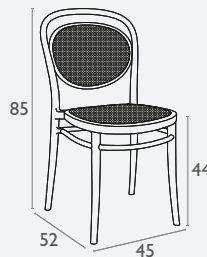

5 YEAR
WARRANTY

Siesta
exclusive

Diva Armchair

FL-118-10502

- Stackable
- Suitable for indoor and outdoor commercial use
- Arm Height: 650H
- Unit Weight: 5kg, SWL: 150kg
- Weather resistant, UV Stabilised
- Glass fibre reinforced
- Stocked In: Black
- Replaceable feet
- Drainage hole available at an extra cost
- CATAS Tested
- Made in Europe

Siesta
exclusive

Marina Armchair

FL-118-13276

1 YEAR
WARRANTY

- Stackable
- Suitable for indoor and outdoor light commercial use
- Unit Weight: 4kg
- SWL: 135kg
- Weather resistant
- Stocked In: White
- non slip rubber feet
- Matching Products: Ocean Side Table, Aqua & Havanna Sun Lounger
- Made in Europe

Siesta
exclusive

Marcel Chair

FL-118-10710

5 YEAR
WARRANTY

- Stackable
- Suitable for indoor or outdoor use
- Made of UV stabilised polypropylene
- Reinforced with glass fibre
- Unit Weight: 3.5kg
- SWL: 150Kg
- Weather resistant
- Matching barstool
- Made in Europe