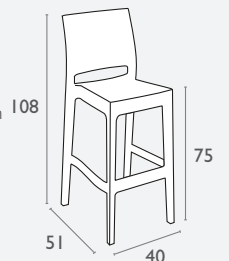

Cruza Stool Frame

FL-126-10464

2 YEAR
WARRANTY

- Suitable for indoor and outdoor commercial use
- Supplied Frame Only: Fully Welded Heavy Duty Brushed 304 Grade Stainless Steel
- Dimensions: 380W x 380D x 760 Seat Height
- Unit Weight: 8kg
- SWL: 120kg
- Frame supplied assembled
- Replaceable feet
- Frame made in Australia
- Seat made in Europe

Cruza Stool with Black Seat

FL-126-11832

2 YEAR
WARRANTY

- Suitable for indoor and outdoor commercial use
- Supplied Frame Only: Fully Welded Heavy Duty Brushed 304 Grade Stainless Steel
- Seat: Werzalit by Gentas Stool Top DIA340
- Dimensions: 380W x 380D x 760 Seat Height
- Unit Weight: 8kg
- SWL: 120kg
- supplied unassembled
- Replaceable feet
- Frame made in Australia
- Seat made in Europe

Siesta
exclusive

Jamaica Barstool

FL-118-10676

5 YEAR
WARRANTY

- Stackable 4 high
- Suitable for indoor and outdoor commercial use
- Made of UV stabilised polypropylene Reinforced with glass fibre
- Seat Dimensions(mm): 360 Seat Width x 400 Seat Depth x 360 Seat Back Height x 400 Seat Back Width
- Unit Weight: 5kg, SWL: 135kg
- Weather resistant
- CATAS Tested
- Matching Products: All Resin Rattan Range Products
- Made in Europe

Lisbon Barstool

FL-156-13492

3 YEAR WARRANTY

- Stackable
- Suitable for indoor and outdoor commercial use
- Made of powder coated aluminium
- Weather resistant & easy to clean
- Unit Weight: 3.5kg
- SWL: 150kg
- Stocked In: Black, White, Blue & Olive Green
- Dimensions: 1030mm H x 430mm W x 575mm D - SH 730mm
- Matching chairs
- Rubber Feet