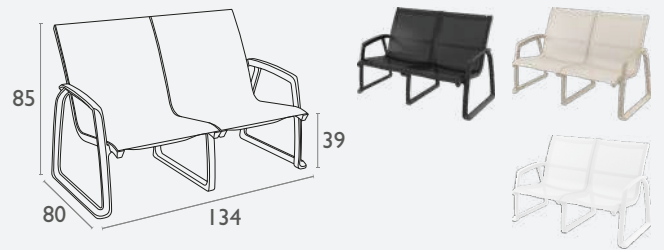

3 YEAR WARRANTY

Pacific Lounge Armchair

FL-118-13516

- Stackable to 4 high
- High quality polypropylene
- Reinforced with fibre glass
- UV stabilised (Fade Resistant)
- Unit weight: 9kg
- CATAS tested
- SWL: 150kg
- Multi-filament, high-tenacity polyester yarn
- Biaxiale tensioning for extreme tear resistance
- Solution-dyed protective sheath
- UV protected
- Weather protected
- Quick drying
- Hygienic - mould resistant treatment
- stain resistant
- Fabric can be replaced
- 3 year warranty
- Suitable for indoor & outdoor commercial application
- Made in Europe

3 YEAR WARRANTY

Siesta
exclusive

Pacific Lounge Sofa Chair

FL-118-13534

3 YEAR
WARRANTY

- Stackable to 4 high
- High quality polypropylene
- Reinforced with fibre glass
- UV stabilised (Fade Resistant)
- Unit weight: 13kg
- CATAS tested
- SWL: 150kg
- Multi-filament, high-tenacity polyester yarn
- Biaxiale tensioning for extreme tear resistance
- Solution-dyed protective sheath
- UV protected
- Weather protected
- Quick drying
- Hygienic – mould resistant treatment
- stain resistant
- Fabric can be replaced
- 3 year warranty
- Suitable for indoor & outdoor commercial application
- Made in Europe

Siesta
exclusive

Pacific Lounge Sofa Armchair

FL-118-13532

3 YEAR
WARRANTY

- Stackable to 4 high
- High quality polypropylene
- Reinforced with fibre glass
- UV stabilised (Fade Resistant)
- Unit weight: 15kg
- CATAS tested
- SWL: 150kg
- Multi-filament, high-tenacity polyester yarn
- Biaxiale tensioning for extreme tear resistance
- Solution-dyed protective sheath
- UV protected
- Weather protected
- Quick drying
- Hygienic – mould resistant treatment
- stain resistant
- Fabric can be replaced
- 3 year warranty
- Suitable for indoor & outdoor commercial application
- Made in Europe