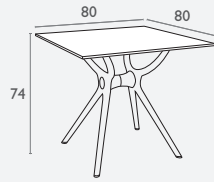

COMPLETE TABLES

Siesta
exclusive

Air Table 80

FL-118-10116

2 YEAR
WARRANTY

- Suitable for indoor and outdoor commercial use*.
- Unit Weights: 18kg
- Made of polypropylene
- HPL compact laminated 12mm thick top
- Replaceable feet
- Supplied unassembled
- Made in Europe