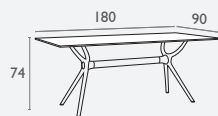

Siesta
exclusive

Air Table 180

FL-118-10114

2 YEAR
WARRANTY

- Suitable for indoor and outdoor commercial use*.
- Unit Weights: 41kg
- Made of polypropylene
- HPL compact laminated 12mm thick top
- Replaceable feet
- Supplied unassembled
- Made in Europe