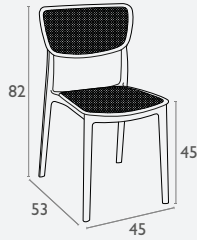

Lucy Chair

FL-118-10682

5 YEAR WARRANTY

- Stackable
- Suitable for indoor and outdoor commercial use
- Made of UV stabilised polypropylene
- Reinforced with glass fibre
- Unit Weight: 3.3kg, SWL: 150kg
- Weather resistant
- Stocked In: Anthracite, Black, White
- Special Order Colours: Taupe & Olive Green
- CATAS Tested
- Made in Europe

Loft Armchair

FL-118-10680

5 YEAR WARRANTY

- Stackable
- Suitable for indoor and outdoor commercial use
- Made of UV stabilised polypropylene
- Reinforced with glass fibre
- Unit Weight: 3.7kg, SWL: 150kg
- Weather resistant
- Stocked In: Anthracite, Black, White, Taupe & Olive Green
- CATAS Tested
- Made in Europe

Lisa Armchair

FL-118-10678

5 YEAR WARRANTY

- Stackable
- Suitable for indoor and outdoor commercial use
- Made of UV stabilised polypropylene
- Reinforced with glass fibre
- Unit Weight: 3.8kg, SWL: 150kg
- Weather resistant
- Stocked In: Anthracite, Black, White, Taupe & Olive Green
- Special Order Colours: Red
- CATAS Tested
- Made in Europe

Monna Chair

FL-118-10880

5 YEAR WARRANTY

- Stackable
- Suitable for indoor or outdoor use
- Made of UV stabilised polypropylene
- Reinforced with glass fibre
- Unit Weight: 3.4kg
- SWL: 150kg
- Supplied assembled
- Weather resistant
- Stocked in: Black, White, Anthracite, Taupe & Olive Green
- Special Order Colour: Red
- Made in Europe