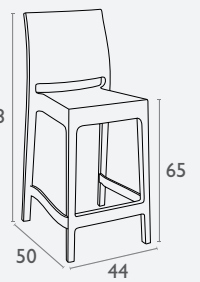

Lisbon Barstool

FL-156-13492

3 YEAR WARRANTY

- Stackable
- Suitable for indoor and outdoor commercial use
- Made of powder coated aluminium
- Weather resistant & easy to clean
- Unit Weight: 3.5kg
- SWL: 150kg
- Stocked In: Black, White, Blue & Olive Green
- Dimensions: 1030mm H x 430mm W x 575mm D - SH 730mm
- Matching chairs
- Rubber Feet

Siesta exclusive

Marcel Barstool 75

FL-118-10708

5 YEAR WARRANTY

- Suitable for indoor or outdoor use
- Made of UV stabilised polypropylene
- Reinforced with glass fibre
- Unit Weight: 4.7kg
- SWL: 135Kg
- Supplied unassembled – easy to assemble
- Weather resistant
- Matching chairs
- Made in Europe

Siesta exclusive

Maya Barstool 65

FL-118-10718

5 YEAR WARRANTY

- Stackable 4 high
- Suitable for indoor and outdoor commercial use
- Made of UV stabilised polypropylene
- Reinforced with glass fibre
- Seat Dimensions(mm): 360 Seat Width x 400 Seat Depth 98 x 360 Seat Back Height x 390 Seat Back Width
- Unit Weight: 5kg
- SWL: 135 kg
- Weather resistant
- Matching product to the Maya Chair
- Made in Europe

Siesta
exclusive

Maya Barstool 75

FL-118-10720

5 YEAR
WARRANTY

- Stackable 4 high
- Suitable for indoor and outdoor commercial use
- Made of UV stabilised polypropylene
- Reinforced with glass fibre
- Seat Dimensions(mm): 360 Seat Width x 400 Seat Depth x 360 Seat Back Height x 390 Seat Back Width
- Unit Weight: 5kg
- SWL: 135 kg
- Weather resistant
- Matching product to the Maya Chair
- Made in Europe