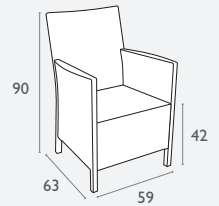

Siesta
exclusive

Capri Chair

FL-118-10212

- Stackable: 4 to 6 high
- Suitable for indoor and outdoor commercial use
- Made of UV stabilised polypropylene
- Reinforced with glass fibre
- Arm Height: 660H
- Unit Weight: 4kg, SWL: 150kg
- Weather resistant
- Replaceable feet
- CATAS Tested
- Special Order Colour: White
- Made in Europe

5 YEAR
WARRANTY