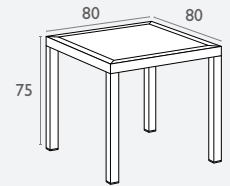

Siesta
exclusive

Orlando 80 Table (800x800)

FL-118-10918

5 YEAR
WARRANTY

- Suitable for indoor use
- Suitable for shaded outdoor use*
- Made with an aluminium frame covered with semi UV stabilised polypropylene
- Unit Weight: 14kg
- Supplied unassembled – easy to assemble
- Weather resistant, semi UV Stabilised
- Special Order Colour: White
- 4 x adjustable Feet
- Replaceable feet
- Made in Europe