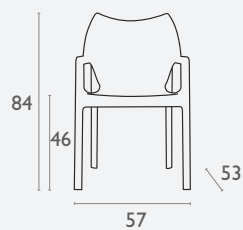

5 YEAR
WARRANTY

Siesta
exclusive

Cross Chair

FL-118-10460

- Stackable
- Suitable for indoor or outdoor use
- Made of UV stabilised polypropylene
- Reinforced with glass fibre
- Unit Weight: 3.6kg
- SWL: 150Kg
- Made in Europe

5 YEAR
WARRANTY

Siesta
exclusive

Diva Armchair

FL-118-10502

- Stackable
- Suitable for indoor and outdoor commercial use
- Arm Height: 650H
- Unit Weight: 5kg, SWL: 150kg
- Weather resistant, UV Stabilised
- Glass fibre reinforced
- Stocked In: Black
- Replaceable feet
- Drainage hole available at an extra cost
- CATAS Tested
- Made in Europe

5 YEAR
WARRANTY

Siesta
exclusive

Dolce Armchair

FL-118-10504

- Stackable
- Suitable for indoor and outdoor commercial use
- Seat: Made of UV stabilised polypropylene
- Legs: Strong DIA25MM anodized aluminium legs
- Arm Height: 655H, Unit Weight: 4kg, SWL: 150kg
- Stocked In: Black
- Replaceable feet
- Drainage hole available at an extra cost
- Matching Products: Vita Chair, Gio Barstool
- Made in Europe