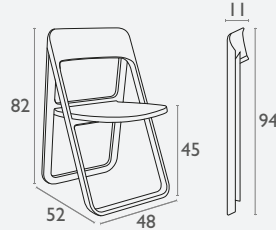

Monna Chair

FL-118-10880

5 YEAR WARRANTY

- Stackable
- Suitable for indoor or outdoor use
- Made of UV stabilised polypropylene
- Reinforced with glass fibre
- Unit Weight: 3.4kg
- SWL: 150kg
- Supplied assembled
- Weather resistant
- Stocked in: Black, White, Anthracite, Taupe & Olive Green
- Special Order Colour: Red
- Made in Europe

Siesta
exclusive

Dream Folding Chair

FL-118-10506

5 YEAR
WARRANTY

- Stackable
- Suitable for indoor or outdoor use
- Designed by Frederic Boonen
- Folds flat for stacking and ease of storage
- Made of UV stabilised polypropylene
- Reinforced with glass fibre
- Unit Weight: 5.5kg
- SWL: 150Kg
- Weather resistant
- Made in Europe