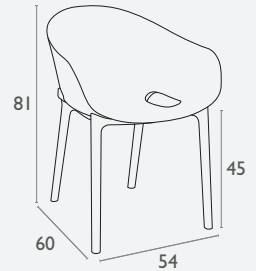

Siesta
exclusive

Sky Lounge Chair

FL-118-11238

5 YEAR
WARRANTY

- Suitable for indoor and outdoor use
- Made of UV stabilised polypropylene
- Reinforced with glass fibre
- Unit Weight: 5.2kg
- SWL: 150 kg
- Supplied unassembled – Assembly required
- Made in Europe