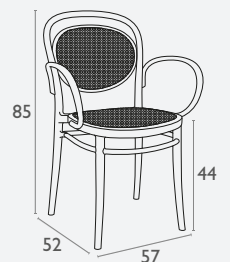

Siesta
exclusive

Marina Armchair

FL-118-13276

1 YEAR
WARRANTY

- Stackable
- Suitable for indoor and outdoor light commercial use
- Unit Weight: 4kg
- SWL: 135kg
- Weather resistant
- Stocked In: White
- non slip rubber feet
- Matching Products: Ocean Side Table, Aqua & Havanna Sun Lounger
- Made in Europe

Siesta
exclusive

Marcel Chair

FL-118-10710

5 YEAR
WARRANTY

- Stackable
- Suitable for indoor or outdoor use
- Made of UV stabilised polypropylene
- Reinforced with glass fibre
- Unit Weight: 3.5kg
- SWL: 150Kg
- Weather resistant
- Matching barstool
- Made in Europe

Siesta
exclusive

Marcel XL Armchair

FL-118-10712

5 YEAR
WARRANTY

- Stackable
- Suitable for indoor or outdoor use
- Made of UV stabilised polypropylene
- Reinforced with glass fibre
- Unit Weight: 3.9kg
- SWL: 150Kg
- Weather resistant
- Matching barstool
- Made in Europe