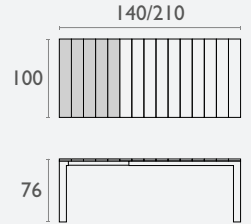

*Warranty will not cover excessive fading if placed in direct sunlight.

Siesta
exclusive

Atlantic Table 140/210

FL-118-13682

5 YEAR
WARRANTY

- Suitable for indoor & shaded outdoor commercial application
- Top made of UV stabilised polypropylene
- Frame made of aluminium
- Reinforced with glass fibre
- Unit Weight: 35kg
- Supplied unassembled
- Weather resistant
- UV resistant
- Extendable from 140cm to 210cm
- Made in Europe