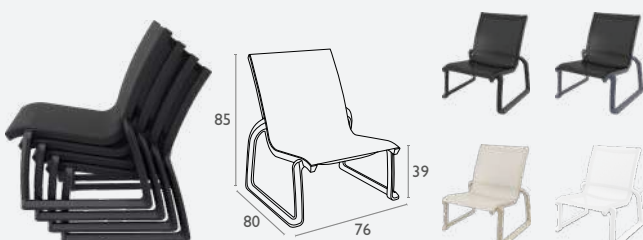

5 YEAR WARRANTY

Box Sofa

FL-118-13624

- Stackable
- Suitable for indoor or outdoor use
- Made of UV stabilised polypropylene
- Reinforced with glass fibre
- Unit Weight: 14kg
- SWL: 150Kg
- Made in Europe

5 YEAR WARRANTY

Pacific Lounge Chair

FL-118-13514

- Stackable to 4 high
- High quality polypropylene
- Reinforced with fibre glass
- UV stabilised (Fade Resistant)
- Unit weight: 7kg
- CATAS tested
- SWL: 150kg
- Multi-filament, high-tenacity polyester yarn
- Biaxiale tensioning for extreme tear resistance
- Solution-dyed protective sheath
- UV protected
- Weather protected
- Quick drying
- Hygienic - mould resistant treatment
- stain resistant
- Fabric can be replaced
- 3 year warranty
- Suitable for indoor & outdoor commercial application
- Made in Europe

3 YEAR WARRANTY

Pacific Lounge Armchair

FL-118-13516

- Stackable to 4 high
- High quality polypropylene
- Reinforced with fibre glass
- UV stabilised (Fade Resistant)
- Unit weight: 9kg
- CATAS tested
- SWL: 150kg
- Multi-filament, high-tenacity polyester yarn
- Biaxiale tensioning for extreme tear resistance
- Solution-dyed protective sheath
- UV protected
- Weather protected
- Quick drying
- Hygienic - mould resistant treatment
- stain resistant
- Fabric can be replaced
- 3 year warranty
- Suitable for indoor & outdoor commercial application
- Made in Europe

3 YEAR WARRANTY

Siesta
exclusive

Pacific Lounge Sofa Chair

FL-118-13534

3 YEAR
WARRANTY

- Stackable to 4 high
- High quality polypropylene
- Reinforced with fibre glass
- UV stabilised (Fade Resistant)
- Unit weight: 13kg
- CATAS tested
- SWL: 150kg
- Multi-filament, high-tenacity polyester yarn
- Biaxiale tensioning for extreme tear resistance
- Solution-dyed protective sheath
- UV protected
- Weather protected
- Quick drying
- Hygienic – mould resistant treatment
- stain resistant
- Fabric can be replaced
- 3 year warranty
- Suitable for indoor & outdoor commercial application
- Made in Europe