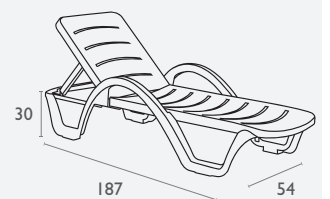

Aqua Sunlounger

FL-118-10134

1 YEAR WARRANTY

- Stackable
- Weather resistant
- Suitable for indoor and outdoor light commercial use
- Unit Weight: 10kg, SWL: 135 kg
- Stocked In: White
- Made in Europe
- Matching Product: Marina Chair
- Minimum Order Quantity: 6

Fiji Sunlounger

FL-118-10520

3 YEAR WARRANTY

- Stackable
- Suitable for indoor and outdoor commercial use
- Made of UV stabilised polypropylene
- Reinforced with glass fibre
- Unit Weight: 14kg, SWL: 150kg
- Weather resistant
- Replaceable feet
- CATAS Tested
- Made in Europe

Fiji Sunlounger with Cushion

FL-118-10520 + FL-118-10466 or FL-118-10476

3 YEAR WARRANTY

- Stackable
- Suitable for indoor and outdoor commercial use
- Made of UV stabilised polypropylene
- Reinforced with glass fibre
- Seat: Chocolate and Anthracite Premium 50mm thick cushion covered with Etisilk polyester fabric and finished with piping available at an additional cost. Water resistant with UV. Standard Beige Cushions also available.
- Unit Weight: 14kg, SWL: 150kg
- Weather resistant
- Replaceable feet
- CATAS Tested
- Made in Europe

Havana Sunlounger

FL-118-10650

1 YEAR WARRANTY

- Stackable
- Weather resistant
- Suitable for indoor and outdoor light commercial use
- Unit Weight: 12kg, SWL: 135 kg
- Stocked In: White
- Made in Europe
- Matching Product: Marina Chair
- Minimum Order Quantity: 6