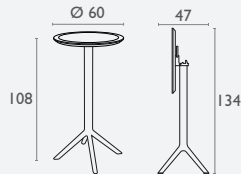

Siesta
exclusive

Sky Folding Bar Table 60

FL-118-11802

- Suitable for indoor and outdoor use
- Suitable for light commercial & domestic use only
- Made of UV stabilised polypropylene
- Reinforced with glass fibre
- Unit Weight: 7.25kg
- Assembly required
- Weather resistant, UV Stabilised
- Made in Europe

5 YEAR
WARRANTY

Note: The Sky table tops are polypropylene and can flex, so may not be suitable in applications that require a rigid table top.

Siesta
exclusive

Sky Folding Round Table 60

FL-118-13544

- Suitable for indoor and outdoor use
- Suitable for light commercial & domestic use only
- Made of UV stabilised polypropylene
- Reinforced with glass fibre
- Unit Weight: 7.25kg
- Assembly required
- Weather resistant, UV Stabilised
- Made in Europe

5 YEAR
WARRANTY

Note: The Sky table tops are polypropylene and can flex, so may not be suitable in applications that require a rigid table top.

Siesta
exclusive

Sky Folding Round Bar Table 60

FL-118-13542

- Suitable for indoor and outdoor use
- Suitable for light commercial & domestic use only
- Made of UV stabilised polypropylene
- Reinforced with glass fibre
- Unit Weight: 7.25kg
- Assembly required
- Weather resistant, UV Stabilised
- Made in Europe

5 YEAR
WARRANTY

Note: The Sky table tops are polypropylene and can flex, so may not be suitable in applications that require a rigid table top.

Siesta
exclusive

Sky Table 70

FL-118-11244

- Suitable for indoor and outdoor use
- Suitable for light commercial & domestic use only
- Made of UV stabilised polypropylene
- Reinforced with glass fibre
- Unit Weight: 13.5kg
- Assembly required
- Weather resistant, UV Stabilised
- Made in Europe

5 YEAR
WARRANTY