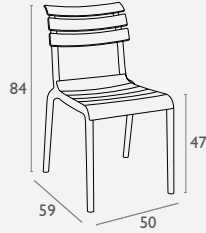

5 YEAR
WARRANTY

Siesta
exclusive

Diva Armchair

FL-118-10502

- Stackable
- Suitable for indoor and outdoor commercial use
- Arm Height: 650H
- Unit Weight: 5kg, SWL: 150kg
- Weather resistant, UV Stabilised
- Glass fibre reinforced
- Stocked In: Black
- Replaceable feet
- Drainage hole available at an extra cost
- CATAS Tested
- Made in Europe

5 YEAR
WARRANTY

Siesta
exclusive

Dolce Armchair

FL-118-10504

- Stackable
- Suitable for indoor and outdoor commercial use
- Seat: Made of UV stabilised polypropylene
- Legs: Strong DIA25MM anodized aluminium legs
- Arm Height: 655H, Unit Weight: 4kg, SWL: 150kg
- Stocked In: Black
- Replaceable feet
- Drainage hole available at an extra cost
- Matching Products: Vita Chair, Gio Barstool
- Made in Europe

5 YEAR
WARRANTY

Siesta
outdoor

Helen Chair

FL-118-13672

5 YEAR
WARRANTY

- Stackable
- Suitable for indoor or outdoor use
- Made of UV stabilised polypropylene
- Reinforced with glass fibre
- Unit Weight: 4.2kg
- SWL: 150Kg
- Made in Europe

Lisbon Chair

FL-156-13414

3 YEAR
WARRANTY

- Stackable
- Suitable for indoor and outdoor commercial use
- Made of powder coated aluminium
- Weather resistant & easy to clean
- Unit Weight: 3kg
- SWL: 150kg
- Stocked In: Black, White, Blue & Olive Green
- Dimensions: 830mm H x 430mm W x 575mm D - SH 450mm
- Matching barstool and tables
- Rubber Feet