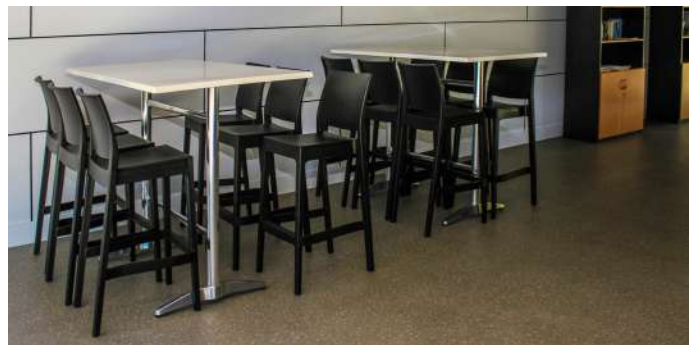

Astoria Aluminium Table & Bar Base

FL-100-10154, FL-100-10152

2 YEAR WARRANTY

- Suitable for indoor and outdoor commercial use
- Top Plate: Cast aluminium top plate with 8 fastening points
- Pole: 60DIA aluminium pole
- Base: Cast aluminium 4 star base
- 4 x adjustable Feet
- Supplied unassembled - easy to assemble
- Base Span: 650mm Diagonal
- Standard height: 720H
- Unit Weight: Anodized Base 3kg -
- Black Base 6kg
- Maximum Suitable Table Top Size: 800x800mm square - 15kg
- Bar height: 1090H
- Unit Weight: Anodized Base 4kg - Black Base 7kg
- Maximum Suitable Table Top Size: 700mm square - 12kg
- Notes: Anodized aluminium base does not have lead weights, Replaceable feet
- Made in China