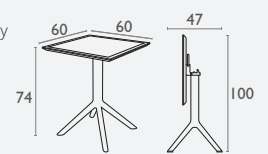

*Warranty will not cover excessive fading if placed in direct sunlight.

Siesta
exclusive

Sky Folding Table 60

FL-118-11800

5 YEAR
WARRANTY

- Suitable for indoor and outdoor use
- Suitable for light commercial & domestic use only
- Made of UV stabilised polypropylene
- Reinforced with glass fibre
- Unit Weight: 7.25kg
- Assembly required
- Weather resistant, UV Stabilised
- Made in Europe