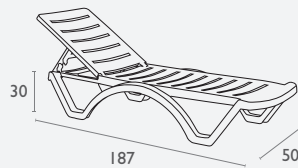

SUN LOUNGERS

Aqua Sunlounger

FL-118-10134

1 YEAR WARRANTY

- Stackable
- Weather resistant
- Suitable for indoor and outdoor light commercial use
- Unit Weight: 10kg, SWL: 135 kg
- Stocked In: White
- Made in Europe
- Matching Product: Marina Chair
- Minimum Order Quantity: 6