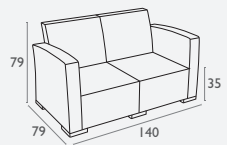

Siesta
exclusive

Verona Chair

FL-118-11732

- Stackable: 4 to 6 high
- Suitable for indoor and outdoor commercial use
- Made of UV stabilised polypropylene
- Reinforced with glass fibre
- Unit Weight: 3.6kg, SWL: 150kg
- Weather resistant
- Special Order Colours: White
- Replaceable feet
- CATAS Tested
- Made in Europe

5 YEAR
WARRANTY

Siesta
exclusive

Monaco Lounge Armchair

FL-118-10860

- Suitable for indoor and outdoor commercial use
- Made of UV stabilised polypropylene
- Reinforced with glass fibre
- Weather resistant
- Special Order Colours: White
- Supplied unassembled
- CATAS Tested
- Optional beige cushions available. 3 month warranty.
- Made in Europe

5 YEAR
WARRANTY

Siesta
exclusive

Monaco Extension

FL-118-10856

- Suitable for indoor and outdoor commercial use
- Made of UV stabilised polypropylene
- Reinforced with glass fibre
- Weather resistant
- Special Order Colours: White
- Supplied unassembled
- CATAS Tested
- Optional beige cushions available. 3 month warranty.
- Made in Europe

5 YEAR
WARRANTY

Siesta
exclusive

Monaco Lounge Sofa

FL-118-10874

- Suitable for indoor and outdoor commercial use
- Made of UV stabilised polypropylene
- Reinforced with glass fibre
- Weather resistant
- Special Order Colours: White
- Supplied unassembled
- CATAS Tested
- Optional beige cushions available. 3 month warranty.
- Made in Europe

5 YEAR
WARRANTY