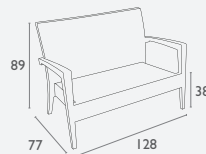

Siesta
exclusive

Bali Table

FL-118-10194

5 YEAR
WARRANTY

- Suitable for indoor use
- Suitable for shaded outdoor use*
- Top: 5MM dark tempered glass top
- Frame: Aluminium frame covered with semi UV stabilised polypropylene
- Unit Weight: 22kg
- Supplied unassembled – easy to assemble
- Weather resistant, semi UV Stabilised
- Special Order Colours: White
- 4 x adjustable Feet
- Replaceable feet
- CATAS Tested
- Made in Europe