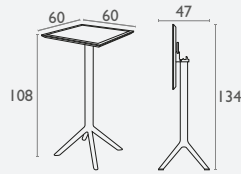

Note: The Sky table tops are polypropylene and can flex, so may not be suitable in applications that require a rigid table top.

Siesta
exclusive

Sky Folding Bar Table 60

FL-118-11802

- Suitable for indoor and outdoor use
- Suitable for light commercial & domestic use only
- Made of UV stabilised polypropylene
- Reinforced with glass fibre
- Unit Weight: 7.25kg
- Assembly required
- Weather resistant, UV Stabilised
- Made in Europe