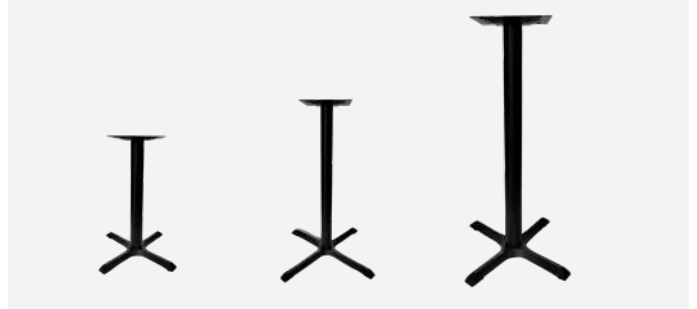

Richmond 560x560 Cross Base

2 YEAR WARRANTY

FL-155-13454, FL-155-13456, FL-155-13458

- Suitable for indoor and covered outdoor commercial use
- Top Plate: cast iron with 8 x fastening points
- Pole: 8mm thick mild steel powder-coated pole
- Base: cast iron powder-coated base
- Adjustable Feet
- Supplied unassembled – easy to assemble
- Replaceable feet
- Maximum Suitable Table Top Size: 800x800mm square – 15kg
- Available in Black
- Available heights include Coffee Table, Dining Table and Bar Height.
- 2 year indoor / 1 year outdoor warranty*
- Made in Asia

* Product not warranted for use where there is exposure to sea spray and coastal conditions