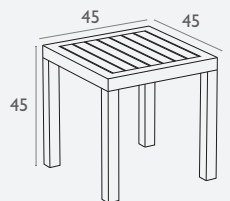

Lisbon 140 Table

FL-156-13496

3 YEAR WARRANTY

- Suitable for indoor and outdoor commercial use
- Made of Powder coated Aluminium
- Weather Resistant
- Easy to Clean
- Easy to assemble
- Dimensions: 1400W x 800D x 750H
- Unit Weight: 12.4kg
- Range of Special Order Colours Available
- Matching chairs
- Rubber feet

Mykonos Lounge Table

FL-118-10904

5 YEAR WARRANTY

- Suitable for indoor and outdoor commercial use
- Made of UV stabilised polypropylene
- Unit Weight: 7kg
- Supplied unassembled – easy to assemble
- Weather resistant
- Made in Europe

Mykonos Lounge Table XL

FL-118-10902

5 YEAR WARRANTY

- Suitable for indoor and outdoor commercial use
- Made of UV stabilised polypropylene
- Unit Weight: 14kg
- Supplied unassembled – easy to assemble
- Weather resistant
- Made in Europe

Ocean Side Table

FL-118-10910

5 YEAR WARRANTY

- Suitable for indoor and outdoor commercial use
- Made of UV stabilised polypropylene
- Unit Weight: 4.6kg
- Supplied unassembled – easy to assemble
- Weather resistant
- Special Order Colours: White
- Replaceable feet
- Made in Europe