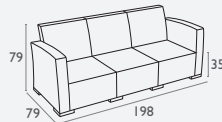

Siesta
exclusive

Tequila Lounge Armchair

FL-118-11714

5 YEAR
WARRANTY

- Stackable up to 3 high
- Suitable for indoor and outdoor commercial use
- Made of UV stabilised polypropylene
- Reinforced with glass fibre
- Arm Height: 670H
- Unit Weight: 9.3kg, SWL: 150kg
- Weather resistant
- Special Order Colours: White
- Replaceable feet
- CATAS Tested
- Made in Europe