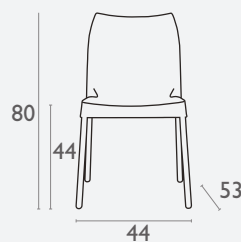

Chair Trolley

FL-148-13410

- Suitable for Lucy, Lisa, Loft, Monna, Cross, Marcel, Victor, Vita, Dolce, Diva, Maya, Ares, Artemis, Verona, Capri, Florida & Ibiza Chairs.
- Made with a strong durable fully welded steel frame and foam filled tyres
- Unit Weight: 30kg
- Supplied assembled
- Stocked In: Black hammer tone
- Replaceable tyres and stacking crates

2 YEAR
WARRANTY