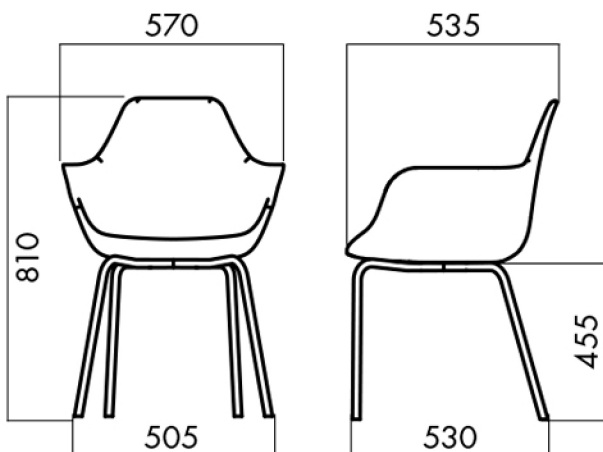

OPTIONS

Polypropylene, upholstered or part upholstery available. Timber or metal base with stacking options for outdoor and alfresco. In house fabrics or COM available for this collection

DIMENSIONS

Height: 850
Width: 500
Depth: 430
Seat Height: 470

WARRANTY

5 Years

FABRICATION

Armchair with polyethylene shell, with metal or wood frame, upholstered. Stackable for outdoor use's version

DESIGNER

Mario Mazzer

Y Four

	CM
WIDE	57
DEPTH	53
HEIGHT	81
SEAT DEPTH	57
SEAT HEIGHT	45
ARM HEIGHT	20

Y Spider
Steel Tube

	CM
WIDE	53
DEPTH	57
HEIGHT	83
SEAT DEPTH	47
SEAT HEIGHT	47
ARM HEIGHT	30

Y Wood

	CM
WIDE	48
DEPTH	57
HEIGHT	83
SEAT DEPTH	47
SEAT HEIGHT	47
ARM HEIGHT	30

Y Wood 2

	CM
WIDE	57
DEPTH	48
HEIGHT	85
SEAT DEPTH	40
SEAT HEIGHT	46
ARM HEIGHT	30

Y Spider
Swivel

	CM
WIDE	57
DEPTH	53
HEIGHT	83
SEAT DEPTH	43
SEAT HEIGHT	47
ARM HEIGHT	30

Y Cone

	CM
WIDE	57
DEPTH	53
HEIGHT	85
SEAT DEPTH	39
SEAT HEIGHT	48
ARM HEIGHT	37