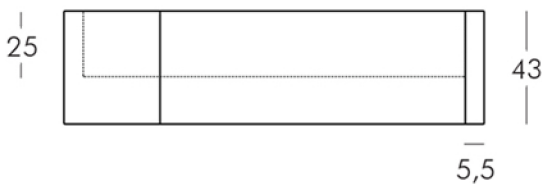

WAVE POT
FAMILY

PRODUCT STORY

Wave pot is an elegantly refined organic shape available as both a bench seat and planter of the same dimensions. Ideal for outdoor, breakout and front of house.

Wave pot is a contemporary piece of art with a functional element.

Available in an array of colours with an illuminated version to accompany

DIMENSIONS

Height: 45
Width: 160
Depth: 60

FABRICATION

Polyethylene rotor
moulded

WARRANTY

2 Years commercial warranty

DESIGNER

Gio Colonna Romano

Wave Pot

	CM
WIDE	160
DEPTH	60
HEIGHT	45