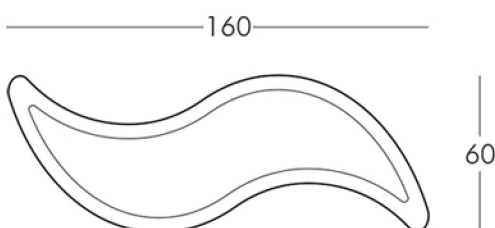

Available in an array of colours with an illuminated version to accompany

DIMENSIONS

Height: 45
Width: 160
Depth: 60

FABRICATION

Polyethylene rotor
moulded

WARRANTY

2 Years commercial warranty

DESIGNER

Gio Colonna Romano

Wave Pot

	CM
WIDE	160
DEPTH	60
HEIGHT	45