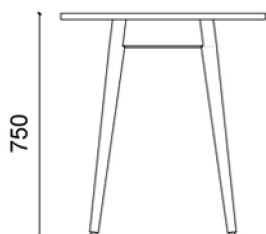

750

OPTIONS

Beech base available in 3 height with a melamine top accompanied by an exposed beech edge. Tops are also available to specification

DIMENSIONS

Height:750
Width:600
Depth:600

WARRANTY

5 Years

FABRICATION

Beech frame with under structure to accompany low pressure melamine tops or to specification.

DESIGNER

Mario Mazzer