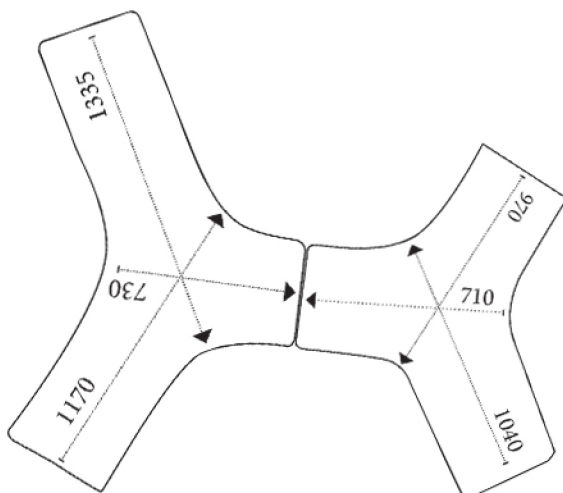

STEM
FAMILY

PRODUCT STORY

An organic shape with dipped seat for additional comfort. Stem looks great front of house or equally at home as a break out piece. Com available for this collection

OPTIONS

Varying modules sizes to suit specification. Bespoke manufacturing available

DIMENSIONS

Height:400
Width:1380
Depth:1230
Seat Height:400

FINISHES

Global GreenTagCert™
ISO9001, ISO14001 and OHSAS
1800

WARRANTY

5 Years

FABRICATION

Heavy duty inner frame construction • High density soft pile foam (meets CA 117 Section A Part I & Section D Part II)

DESIGNER

Konfurb

S T Y L E S

F A M I L Y
STEM

Stem A
Small

	CM
WIDE	138
DEPTH	123
HEIGHT	40
SEAT HEIGHT	40

Stem B
Medium

	CM
WIDE	138
DEPTH	123
HEIGHT	40
SEAT HEIGHT	40

Stem C
Large

	CM
WIDE	138
DEPTH	123
HEIGHT	40
SEAT HEIGHT	40