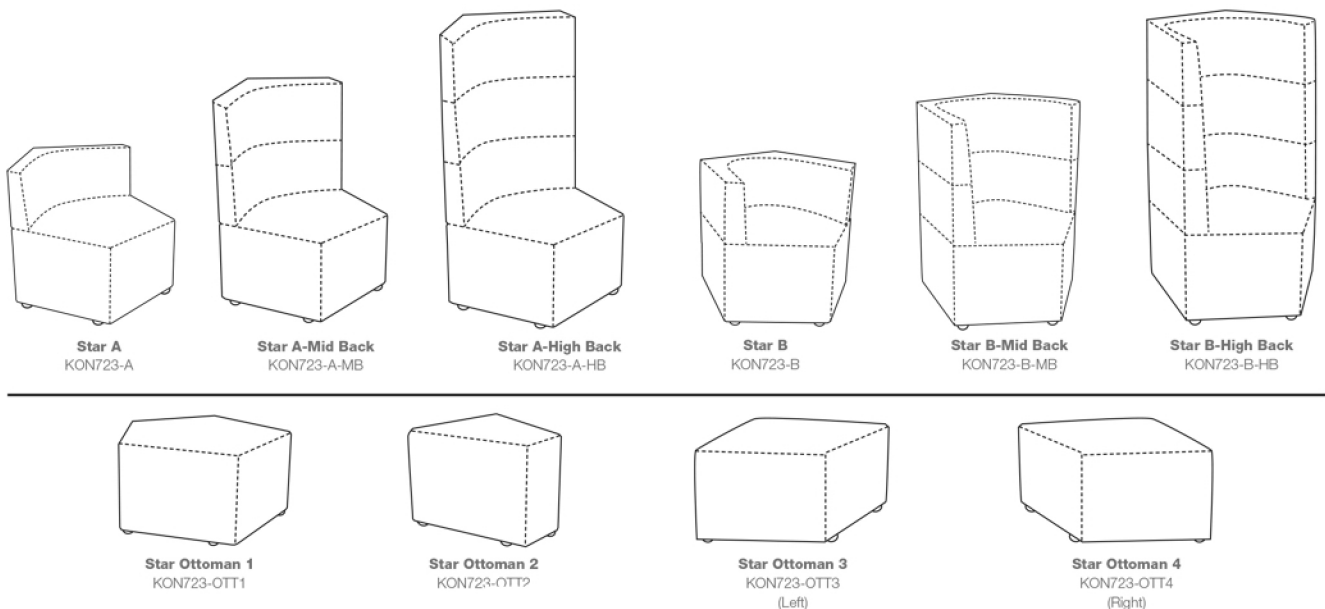

OPTIONS

A series of modules and variable back heights. Please refer to specification sheet for dimensions

DIMENSIONS

Height:390
Width:850
Depth:500
Seat Height:395

WARRANTY

5 Years

FABRICATION

Heavy duty inner frame construction
High density soft pile foam (meets CA 117 Section A Part I & Section D Part II)

DESIGNER

Konfurb

Star A

	CM
WIDE	85
DEPTH	81
HEIGHT	69
SEAT HEIGHT	39
SEAT WIDTH	53-79
SEAT DEPTH	60
BACKWIDTH	69
BACK HEIGHT	30

Star A-Mid Back

	CM
WIDE	85
DEPTH	81
HEIGHT	97
SEAT HEIGHT	39
SEAT WIDTH	53-79
SEAT DEPTH	60
BACKWIDTH	69
BACK HEIGHT	58

Star B-Mid Back

	CM
WIDE	85
DEPTH	81
HEIGHT	97
SEAT HEIGHT	39
SEAT WIDTH	53-79
SEAT DEPTH	65
BACKWIDTH	69
BACK HEIGHT	58

Star B-High Back

	CM
WIDE	85
DEPTH	81
HEIGHT	125
SEAT HEIGHT	39
SEAT WIDTH	53-79
SEAT DEPTH	65
BACKWIDTH	69
BACK HEIGHT	86

Star Ottoman 4 (Right)

	CM
WIDE	72
DEPTH	53
HEIGHT	39
SEAT WIDTH	69
SEAT DEPTH	53