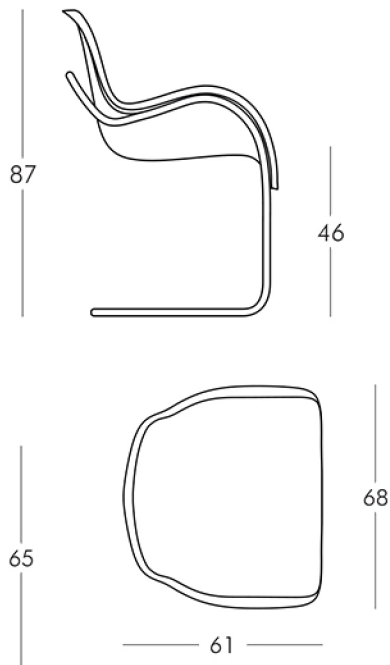

PRODUCT STORY

Eccentric but minimalist at the same time, Sled is a chair in soft polyurethane created by the famous designer Karim Rashid. Sled is a contemporary reinterpretation of the classic cantilever armchair with modern materials to ensure longevity in high wear commercial environments.

OPTIONS

Standard armchair in various finishes

DIMENSIONS

Height: 87
Width: 68
Depth: 61
Seat Height: 46

WARRANTY

2 Year commercial warranty

FABRICATION

seat: soft polyurethane
rotor moulded
frame: powder coated steel

DESIGNER

Karim Rashid

Sled

	CM
WIDE	68
DEPTH	61
HEIGHT	87
SEAT HEIGHT	46