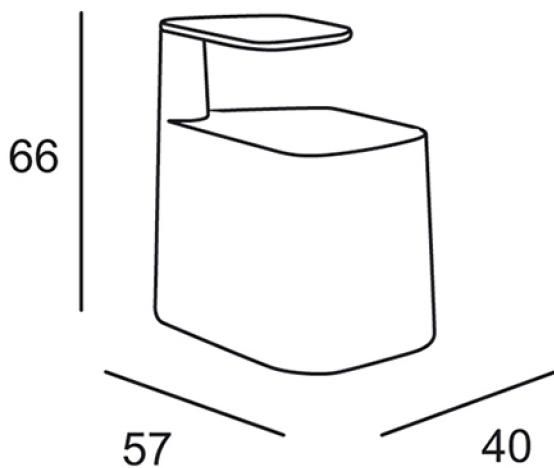

PRODUCT STORY

Sat is a seating module with writing tablet blended into one. Rotomoulded base with HP laminate top to tablet. Great for break out, alternative working or educational environments.

OPTIONS

One size seating module available

DIMENSIONS

Height:660mm
Width:400mm
Depth:570mm

FINISHES

WARRANTY

5 Years

FABRICATION

Rotomoulded PE with HP laminate top to writing tablet.

DESIGNER

Marco zito

Sat

	CM
HEIGHT	66
WIDTH	40
DEPTH	57
SEAT HEIGHT	45
SEAT WIDTH	42
SEAT DEPTH	57
TABLE WIDTH	39