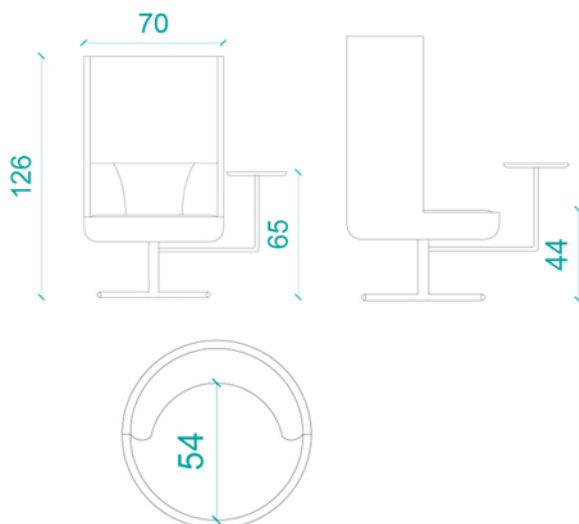

A close-up, side view of a modern office chair. The chair has a deep blue, textured fabric upholstery. The backrest is high and features a horizontal seam. The seat is also upholstered in the same blue fabric. A dark wood armrest is attached to a blue metal frame. The chair is set against a light gray background.

### PRODUCT STORY

Round xs private provides a personalised space for working with the addition of a laptop table. Also available in mid height with varying base finishes to suit specification.

In house fabrics and COM available for this collection

### DIMENSIONS

Height: 126cm  
Width: 72cm  
Depth: 70cm  
Seat Height: 44

# ROUND XS PRIVATE

XS Private

	CM
DIAMETER	70
SEAT DEPTH	54
HEIGHT	70
SEAT HEIGHT	44
TABLE HEIGHT	-

XS

	CM
DIAMETER	70
SEAT DEPTH	54
HEIGHT	126
SEAT HEIGHT	44
TABLE HEIGHT	65