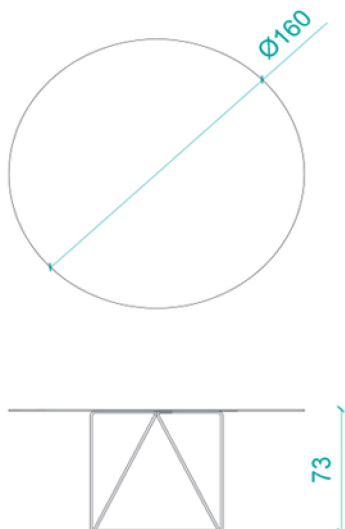

PRODUCT STORY

With its sculptured metal base Ray is a subtle piece designed to allow flexibility in top specification. The base is available in powder coated or electroplated finishes.

OPTIONS

single chair and 2 seater
available in this collection
In house fabrics and Com
available for this collection

DIMENSIONS

Height:730mm
Width:160mm
Depth:160mm

FINISHES

WARRANTY

5 Years

FABRICATION

Metal base with finish to
specification. Top size and
finishing to accompany

DESIGNER

Alp Nuhoglu

LEG STYLES

FAMILY
RAY

Ray

	CM
HEIGHT	73
WIDTH	16
DEPTH	16