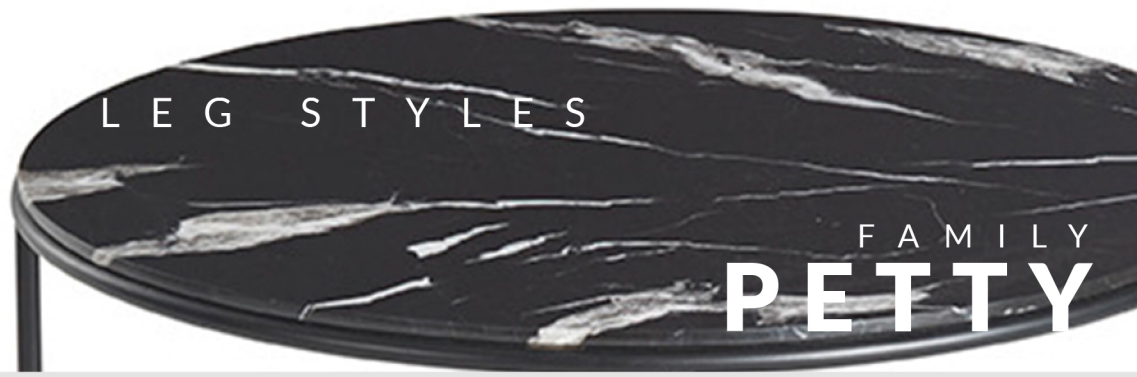

DIMENSIONS

Height:500mm
Width:500mm
Depth:500mm

FINISHES

WARRANTY

5 Years

FABRICATION

Metal base powder coated to specification with tops to accompany.

DESIGNER

Alp Nuhoglu

LEG STYLES

FAMILY
PETTY

Petty

	CM
HEIGHT	50
WIDTH	50
DEPTH	50