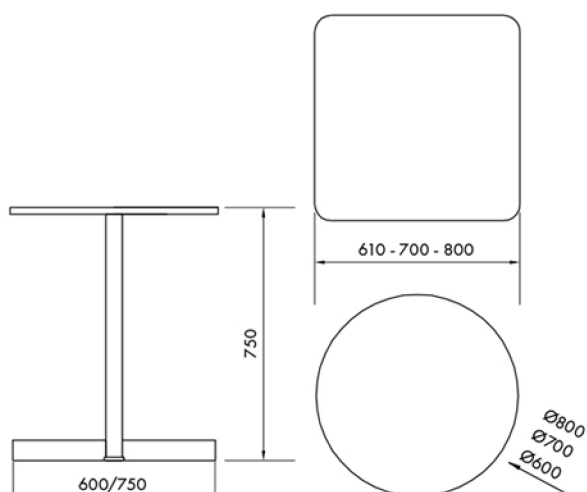

### OPTIONS

or 4 star base with 3 variations in height. Powder coated metal base with top sizes and finishes to meet specification.

### DIMENSIONS

Height: 750  
Width: 500  
Depth: 500

### DESIGNER

Nicola Cacco

LEG STYLES

FAMILY  
**PEOPLE**

Table base  
with 4 stars

	CM
WIDE	50
DEPTH	50
HEIGHT	75

Table n.2 600 bases  
with 3 stars

	CM
WIDE	120-140
DEPTH	61-90
HEIGHT	75

Coffee Table 600  
base with 4 stars

	CM
WIDE	60
DEPTH	56
HEIGHT	45