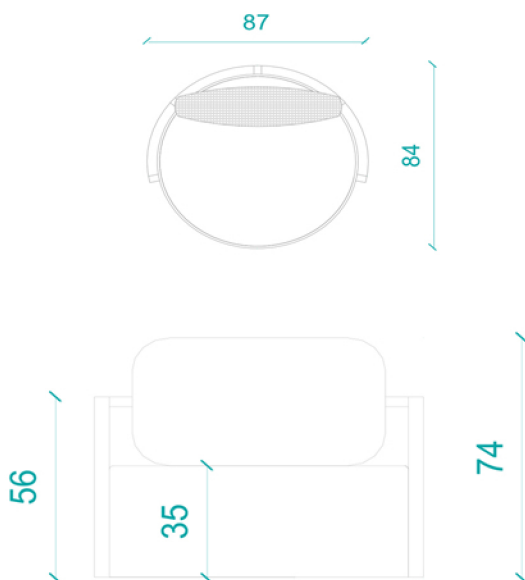

KAV
FAMILY

PRODUCT STORY

With its oversized seating area Kav is an iconic piece of design with a subtle integration of timber into the mix.

In house fabrics and Com available for this collection

OPTIONS

single chair and 2 seater available in this collection
In house fabrics and Com available for this collection

DIMENSIONS

Height:740mm
Width:870mm
Depth:840mm

FINISHES

WARRANTY

5 Years

FABRICATION

Beech hardwood frame with commercial grade webbing for seat and backs along with high density foam to all upholstered areas

DESIGNER

B&T design team

Kav

	CM
HEIGHT	74
WIDTH	87
DEPTH	84
SEATHEIGHT	35
ARMHEIGHT	56