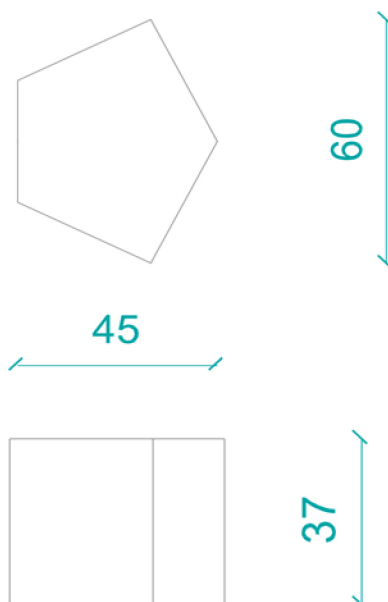

PRODUCT STORY

Flex is a simple yet effective array of both linear and organic shapes that create an interesting modular seating arrangement. A low key aesthetic of the highest manufacturing quality.

In house fabrics and COM available for this collection

OPTIONS

Linear and organic shapes available to form various modular settings
In house fabrics and COM available for this collection

DIMENSIONS

Height:370
Width:450
Depth:600

WARRANTY

5 Years

FABRICATION

Beech hardwood frame with high quality elastic webbing for all seats and backs. High density foam to all seat and back elements with low profile glides to all modules

DESIGNER

B&T Design