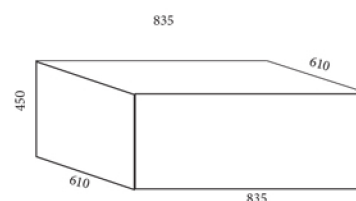

COM available for this collection

**OPTIONS**

Ottoman set with castors  
(KON391)

**DIMENSIONS**

Height:450  
Width:610  
Depth:650  
Seat Height:450

**WARRANTY**

5 Years

**FABRICATION**

**F**

Square  
KON390

	CM
WIDE	61
DEPTH	61
HEIGHT	45
SEAT HEIGHT	45

Trapezoid  
KON390

	CM
WIDE	61
DEPTH	83-1220
HEIGHT	45
SEAT HEIGHT	45

Large Triangle  
KON390

	CM
WIDE	83
DEPTH	1220
HEIGHT	45
SEAT HEIGHT	45