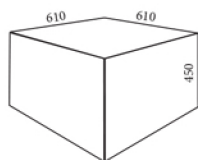

DESIGNER

Konfurb

A