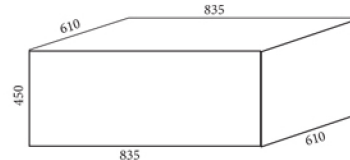

PRODUCT STORY

The clever use of geometric shapes provides uniform dimensions to create a family of pieces that can fit together and be repositioned in an infinite number of ways. Eightby4 is designed to use standardised timber and sheet sizes to provide a cost effective yet highly versatile array of modules.

COM available for this collection

OPTIONS

Ottoman set with castors
(KON391)

DIMENSIONS

Height:450
Width:610
Depth:650
Seat Height:450

WARRANTY

5 Years

FABRICATION

Heavy duty inner frame construction with high density soft pile foam

DESIGNER

Konfurb

C