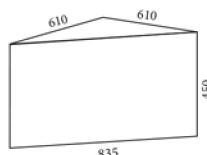

PRODUCT STORY

The clever use of geometric shapes provides uniform dimensions to create a family of pieces that can fit together and be repositioned in an infinite number of ways. Eightby4 is designed to use standardised timber and sheet sizes to provide a cost effective yet highly versatile array of modules.

COM available for this collection

OPTIONS

Ottoman set with castors
(KON391)

DIMENSIONS

Height:450
Width:610
Depth:650
Seat Height:450

WARRANTY

5 Years

FABRICATION

Heavy duty inner frame construction with high density soft pile foam

DESIGNER

Konfurb