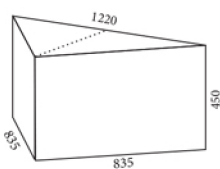

PRODUCT STORY

The clever use of geometric shapes provides uniform dimensions to create a family of pieces that can fit together and be repositioned in an infinite number of ways. Eightby4 is designed to use standardised timber and sheet sizes to provide a cost effective yet highly versatile array of modules.

COM available for this collection

OPTIONS

Ottoman set with castors
(KON391)

DIMENSIONS

Height:450
Width:610
Depth:650
Seat Height:450

WARRANTY

5 Years

FABRICATION

Heavy duty inner frame construction with high density soft pile foam

DESIGNER

Konfurb

D