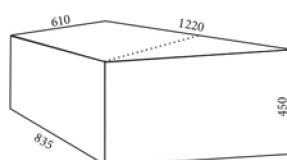

PRODUCT STORY

The clever use of geometric shapes provides uniform dimensions to create a family of pieces that can fit together and be repositioned in an infinite number of ways. Eightby4 is designed to use standardised timber and sheet sizes to provide a cost effective yet highly versatile array of modules.

COM available for this collection

OPTIONS

Ottoman set with castors
(KON391)

DIMENSIONS

Height:450
Width:610
Depth:650
Seat Height:450

WARRANTY

5 Years

FABRICATION

Heavy duty inner frame construction with high density soft pile foam

DESIGNER

Konfurb

B