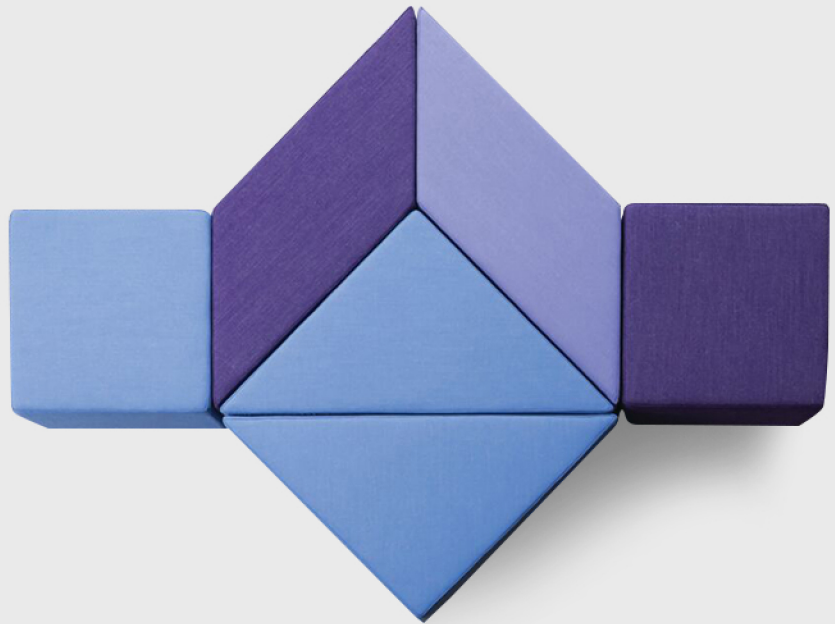

**PRODUCT STORY**

The clever use of geometric shapes provides uniform dimensions to create a family of pieces that can fit together and be repositioned in an infinite number of ways. Eightby4 is designed to use standardised timber and sheet sizes to provide a cost effective yet highly versatile array of modules.

COM available for this collection

**OPTIONS**

Ottoman set with castors  
(KON391)

**DIMENSIONS**

Height:450  
Width:610  
Depth:650  
Seat Height:450

**WARRANTY**

5 Years

**FABRICATION**