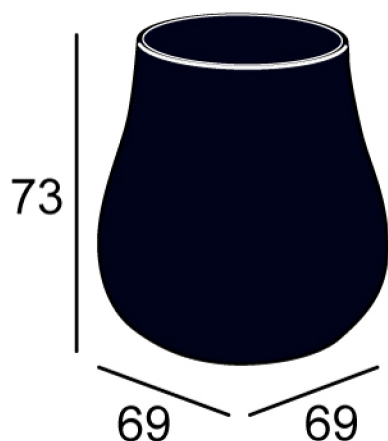

### PRODUCT STORY

The Drop light series is an illuminated vase suitable for both indoor and outdoor use.

Available in a series of lighting hues to suit specification.

### DIMENSIONS

Height:730mm  
Bottom Width:690mm  
Top Width:460mm

### DESIGNER

Emmanuel Babled

Drop

	CM
HEIGHT	79
BOTTOM WIDTH	69
TOP WIDTH	46