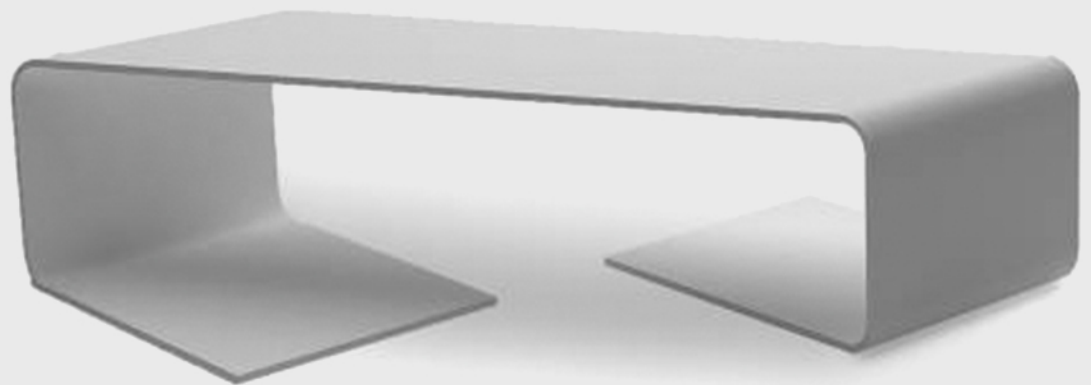

PRODUCT STORY

Sarmal comes in both an offset and linear option in white powder coat. Ideal as a statement piece, front of house, corporate foyer or executive environments Sarmal is a wonderfully simplistic piece.

OPTIONS

Offset and linear option available. Please see spec sheet for sizing

DIMENSIONS

Height:300mm
Width:910mm
Depth:830mm

WARRANTY

10 year commercial warranty

FABRICATION

Materials plate steel with white acrylic powder coat

DESIGNER

Alp Nuhoglu

LEG STYLE

FAMILY
SARMAL

Sarmal

	CM
HEIGHT	30
WIDTH	91
DEPTH	83