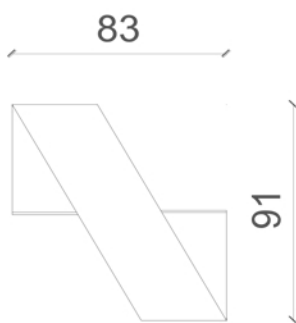

OPTIONS

Offset and linear option available. Please see spec sheet for sizing

DIMENSIONS

Height:300mm
Width:910mm
Depth:830mm

WARRANTY

10 year commercial warranty

FABRICATION

Materials plate steel with white acrylic powder coat

DESIGNER

Alp Nuhoglu

LEG STYLE

FAMILY
SARMAL

Sarmal

	CM
HEIGHT	30
WIDTH	91
DEPTH	83