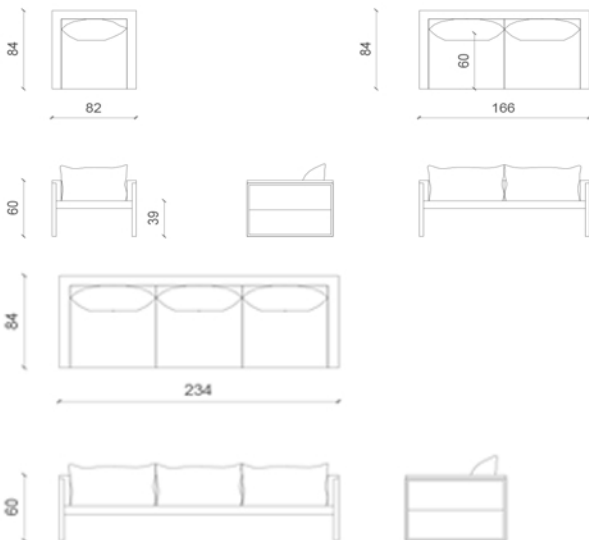

PRODUCT STORY

Go Large consists of a singular, double and 3 seater with a linear look and exposed stainless steel arms and leg detail to accompany.

The stainless is available in a series of finishes with In house fabrics and COM available for this collection.

OPTIONS

Single, double and 3 seater available for this collection. Powder coating options available

DIMENSIONS

TRIPLE SOFA
Height:600mm
Width:2340mm
Depth:840mm

DOUBLE SOFA

Height:600mm
Width:1660mm
Depth:840mm

SINGLE SOFA

Height:600mm
Width:820mm
Depth:840mm

WARRANTY

10 year commercial warranty

FABRICATION

Materials A metal frame accompanies the stainless steel arm and leg detail. In house and COM available for this collection.

DESIGNER

Tanju Özelgin

Triple Sofa

	CM
HEIGHT	60
WIDTH	234
DEPTH	84

Double Sofa

	CM
HEIGHT	60
WIDTH	166
DEPTH	84

Single Sofa

	CM
HEIGHT	60
WIDTH	82
DEPTH	84