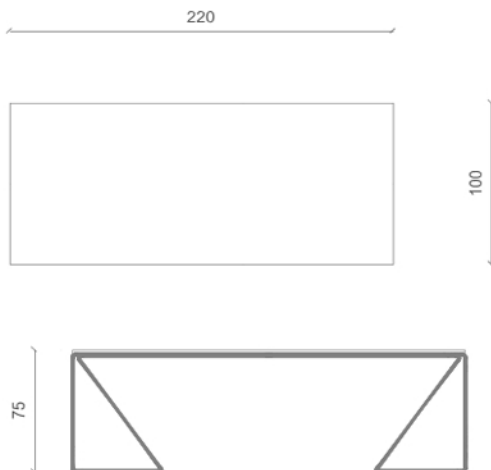

### PRODUCT STORY

The Absolute table collection has a sleek, minimalist wire base with a low profile 18mm top to accompany. Ideal for executive environments and meeting with variations available in size and top specification for ease of specification

### DIMENSIONS

Height:750mm  
Width:2200mm  
Depth:1000mm

## Absolute

	CM
HEIGHT	75
WIDTH	220
DEPTH	100