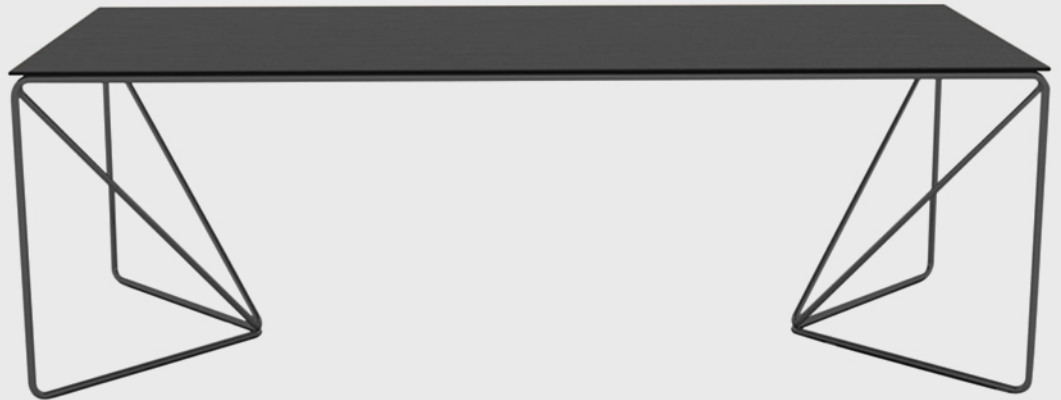

### PRODUCT STORY

The Absolute table collection has a sleek, minimalist wire base with a low profile 18mm top to accompany. Ideal for executive environments and meeting with variations available in size and top specification for ease of specification

### DIMENSIONS

Height:750mm  
Width:2200mm  
Depth:1000mm