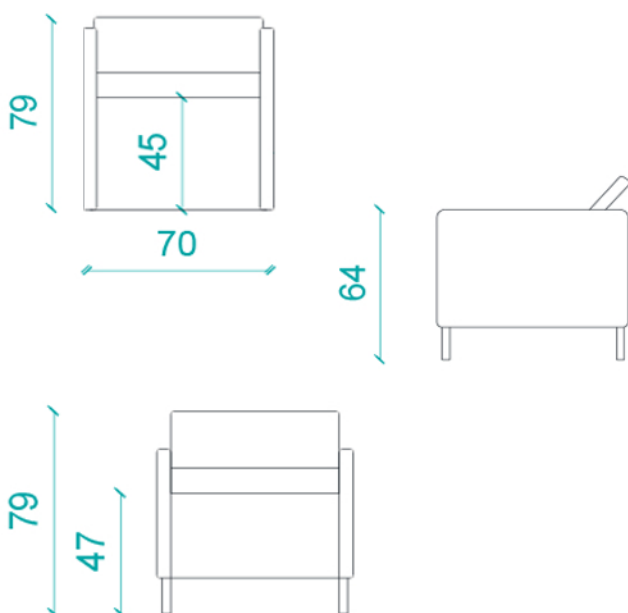

PRODUCT STORY

Slim showcases outstanding manufacturing techniques with the simple things done well. A low profile arm and tailored look gives Slim a corporate look with a variety of finishes and leg details available.

In house fabrics and com available for this collection.

OPTIONS

single, 2 seater and 3 seater available with metal legs of flat 4 start base to suit specification. In house fabrics or com available for this collection

DIMENSIONS

Height: 79cm
Width: 79cm
Depth: 70cm
Seat Height: 47

FINISHES

Shiny chrome / Matte chrome
/ Electrostatic powder coating colours

WARRANTY

5 Years

FABRICATION

Beech hardwood frame with high quality elastic webbing for all seats and backs. High density foam to all seat and back elements with metal legs on glides

DESIGNER

Alp Nuhoğlu