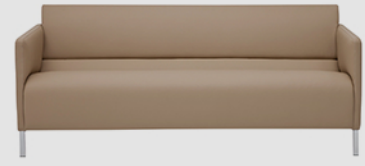

In house fabrics and com available for this collection.

OPTIONS

single, 2 seater and 3 seater available with metal legs of flat 4 start base to suit specification. In house fabrics or com available for this collection

DIMENSIONS

Height: 79cm
Width: 79cm
Depth: 70cm
Seat Height: 47

FINISHES

Shiny chrome / Matte chrome
/ Electrostatic powder coating colours

WARRANTY

5 Years

FABRICATION

Beech hardwood frame with high quality elastic webbing for all seats and backs. High density foam to all seat and back elements with metal legs on glides

DESIGNER

Alp Nuhoğlu

Slim Single Sofa

Slim Single
(Aluminum Base)

Slim Double Sofa

Slim Triple Sofa

	CM
WIDE	79
SEAT DEPTH	45
HEIGHT	79
SEAT HEIGHT	47
DEPTH	70

	CM
WIDE	79
SEAT DEPTH	45
HEIGHT	79
SEAT HEIGHT	47
DEPTH	70