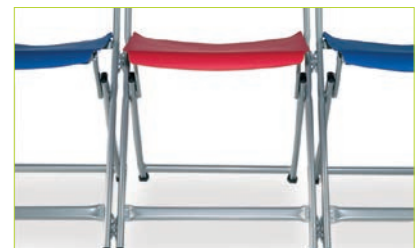

BLACK WITH BLACK FRAME

BLACK WITH SILVER FRAME

Blue with silver frame

Specifications

Height	875mm
Width	520mm
Seat Height	470mm
Seat Depth	400mm
Footprint	580mm x 530mm
Weight	5.2kgs

SwiftSet Folding Chair Trolley

The shape and construction of this chair provides stable positive indexing when stacked. Stacking density for the first chair is 460mm x 1080mm folded, yet only 45mm of depth for each additional chair.

Features

- 18 gauge oval steel tubing.
- Frame finish electrostatically applied, heat cured, powder paint formulated for outdoor use.
- Seat & back injection moulded UV stabilised polypropylene.
- Feet Injection moulded using non-marring thermo-plastic elastomer.
- Able to support a uniformly distributed load of 450kgs.
- Made in USA.
- 12 year warranty.

Options

- A large selection of frame and polypropylene shell colours are available.
- Ganging available.
- A large range of fabric and vinyls are available to cover optional 37.5mm foam padding on the seat and 19mm on the back.
- Custom logos available.
- Carts options from 48 to 96 capacities including under stage storage systems.