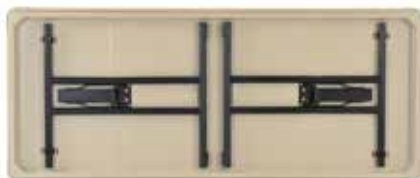

Conference Leg

Standard Leg

Specifications

Length	1830mm
Height	740mm
Width	760mm
Weight	18kgs
Seats	6 (600mm place setting – 3 per side)

Features

- ABS recyclable outer, recycled cardboard honeycomb inner core with a recyclable mild steel frame for strength.
- Lightweight design prevents staff injuries and claims.
- The entire table can be broken down and fully recycled.
- Easy to use folding leg design for quick setups and breakdowns.
- Supports a uniformly distributed load of 725kg, reducing public liability and OH&S issues.
- Patented heat-shield enables table surface to withstand direct contact with hot objects up to 71°C.
- Full 12 month warranty.

Options

- Grey and beige textured tops as standard.
- Broad range of carts, including flat, upright and edge stacking.

Beige

Grey

Australia

Innova Group Pty Ltd.
12-14 Décor Drive Hallam Vic 3803
Free 1800 333 611
Office +613 9709 3100